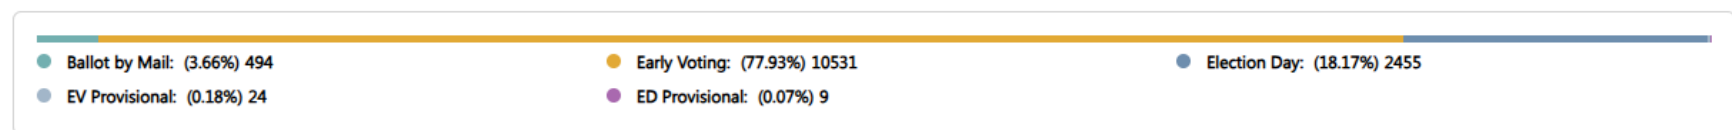

Vote Cast 23,102

865 Ballot by Mail	18278 Early Voting	3912 Election Day	37 EV Provisional	10 ED Provisional