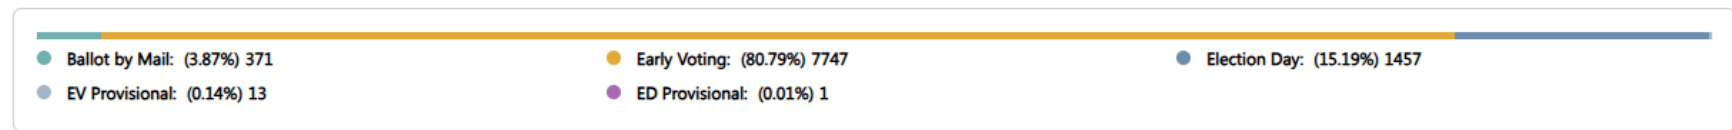

Party / Candidate Votes

NON Jim McDonald 9,589
41.51%

NON Melody Ryan 13,513
58.49%