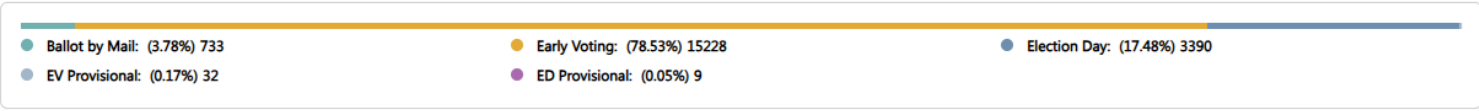

Party / Candidate Votes

**NON** Kimberly Holiday 19,392  
100.00%

Vote Cast 19,392

<b>733</b> Ballot by Mail	<b>15228</b> Early Voting	<b>3390</b> Election Day	<b>32</b> EV Provisional	<b>9</b> ED Provisional
------------------------------	------------------------------	-----------------------------	-----------------------------	----------------------------