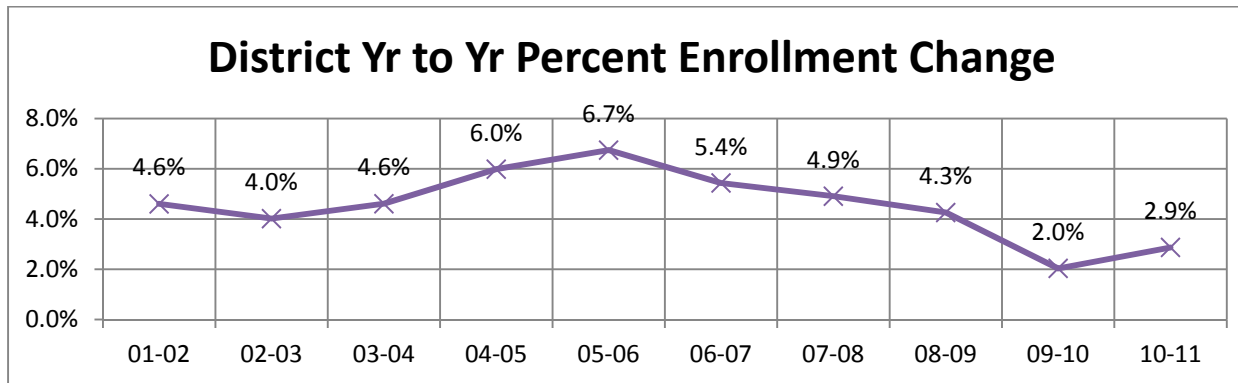

## Pflugerville ISD Enrollment

**2011-12**

Enrollment (Sept) – 22,982 (336 students)

% Annual Increase (thru Sept) – 1.5%