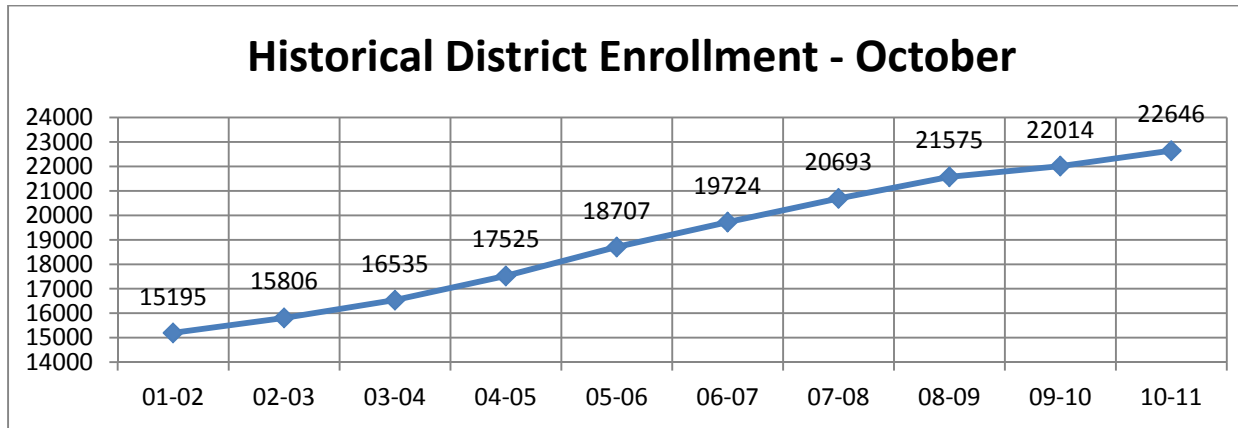

## Pflugerville ISD Enrollment

**2011-12**

Enrollment (Sept) – 22,982 (336 students)

% Annual Increase (thru Sept) – 1.5%