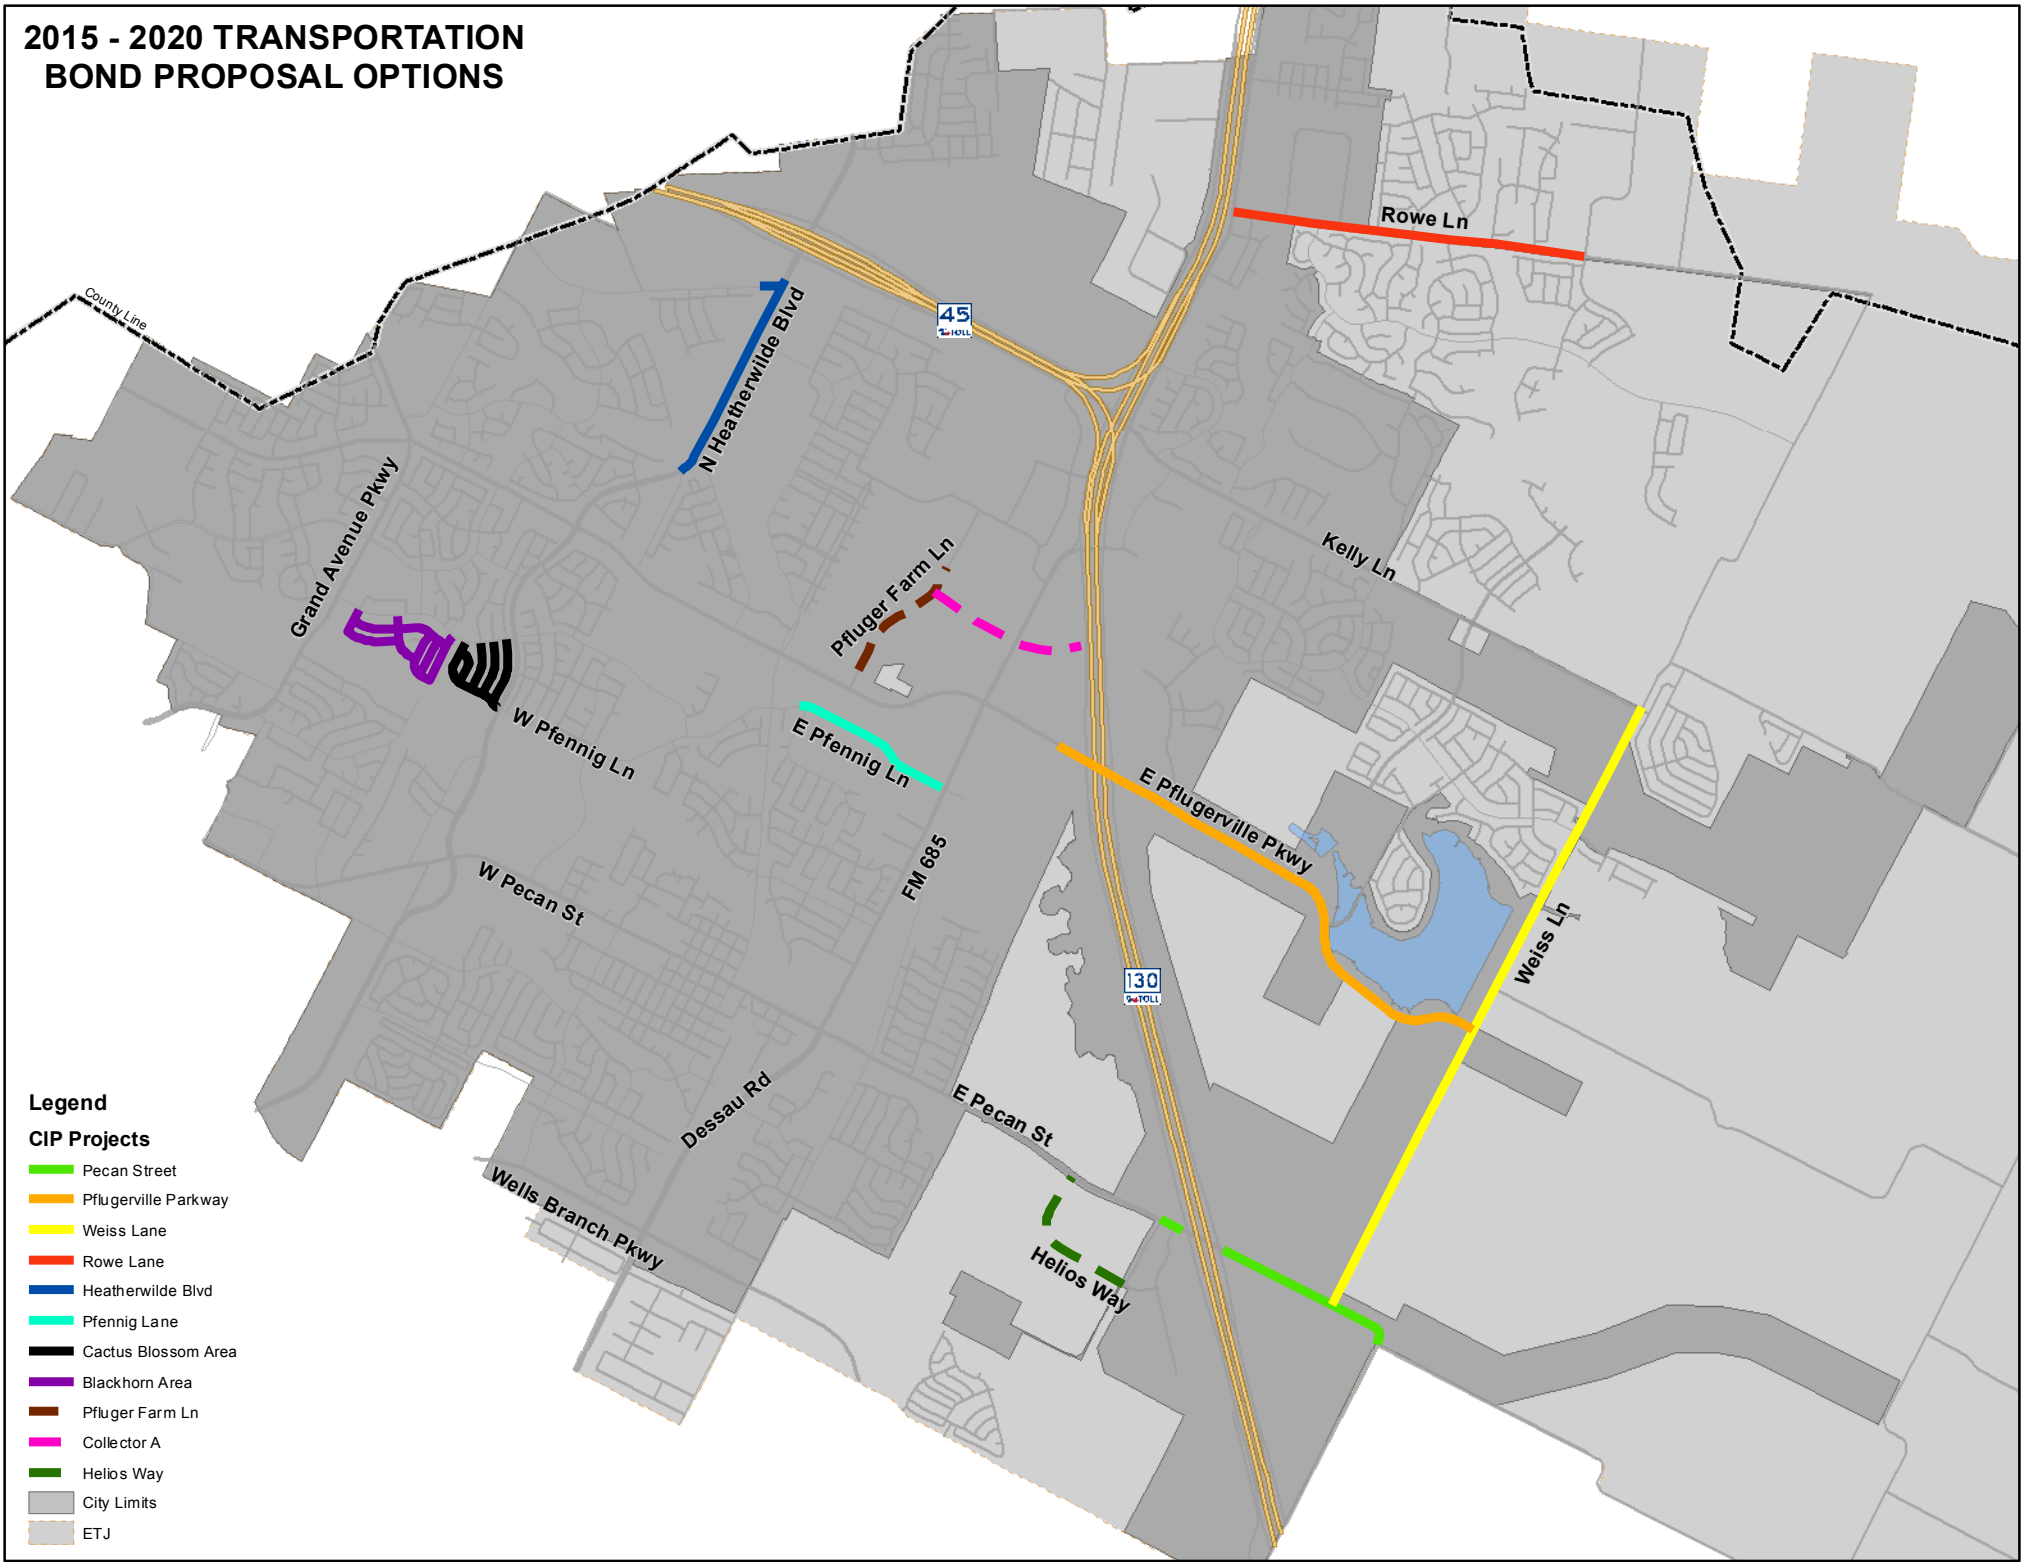

2015 - 2020 TRANSPORTATION BOND PROPOSAL OPTIONS

- Legend**
- CIP Projects**
- Pecan Street
 - Pflugerville Parkway
 - Weiss Lane
 - Rowe Lane
 - Heatherwilde Blvd
 - Pfcennig Lane
 - Cactus Blossom Area
 - Blackhorn Area
 - Pfluger Farm Ln
 - Collector A
 - Helios Way
 - City Limits
 - ETJ