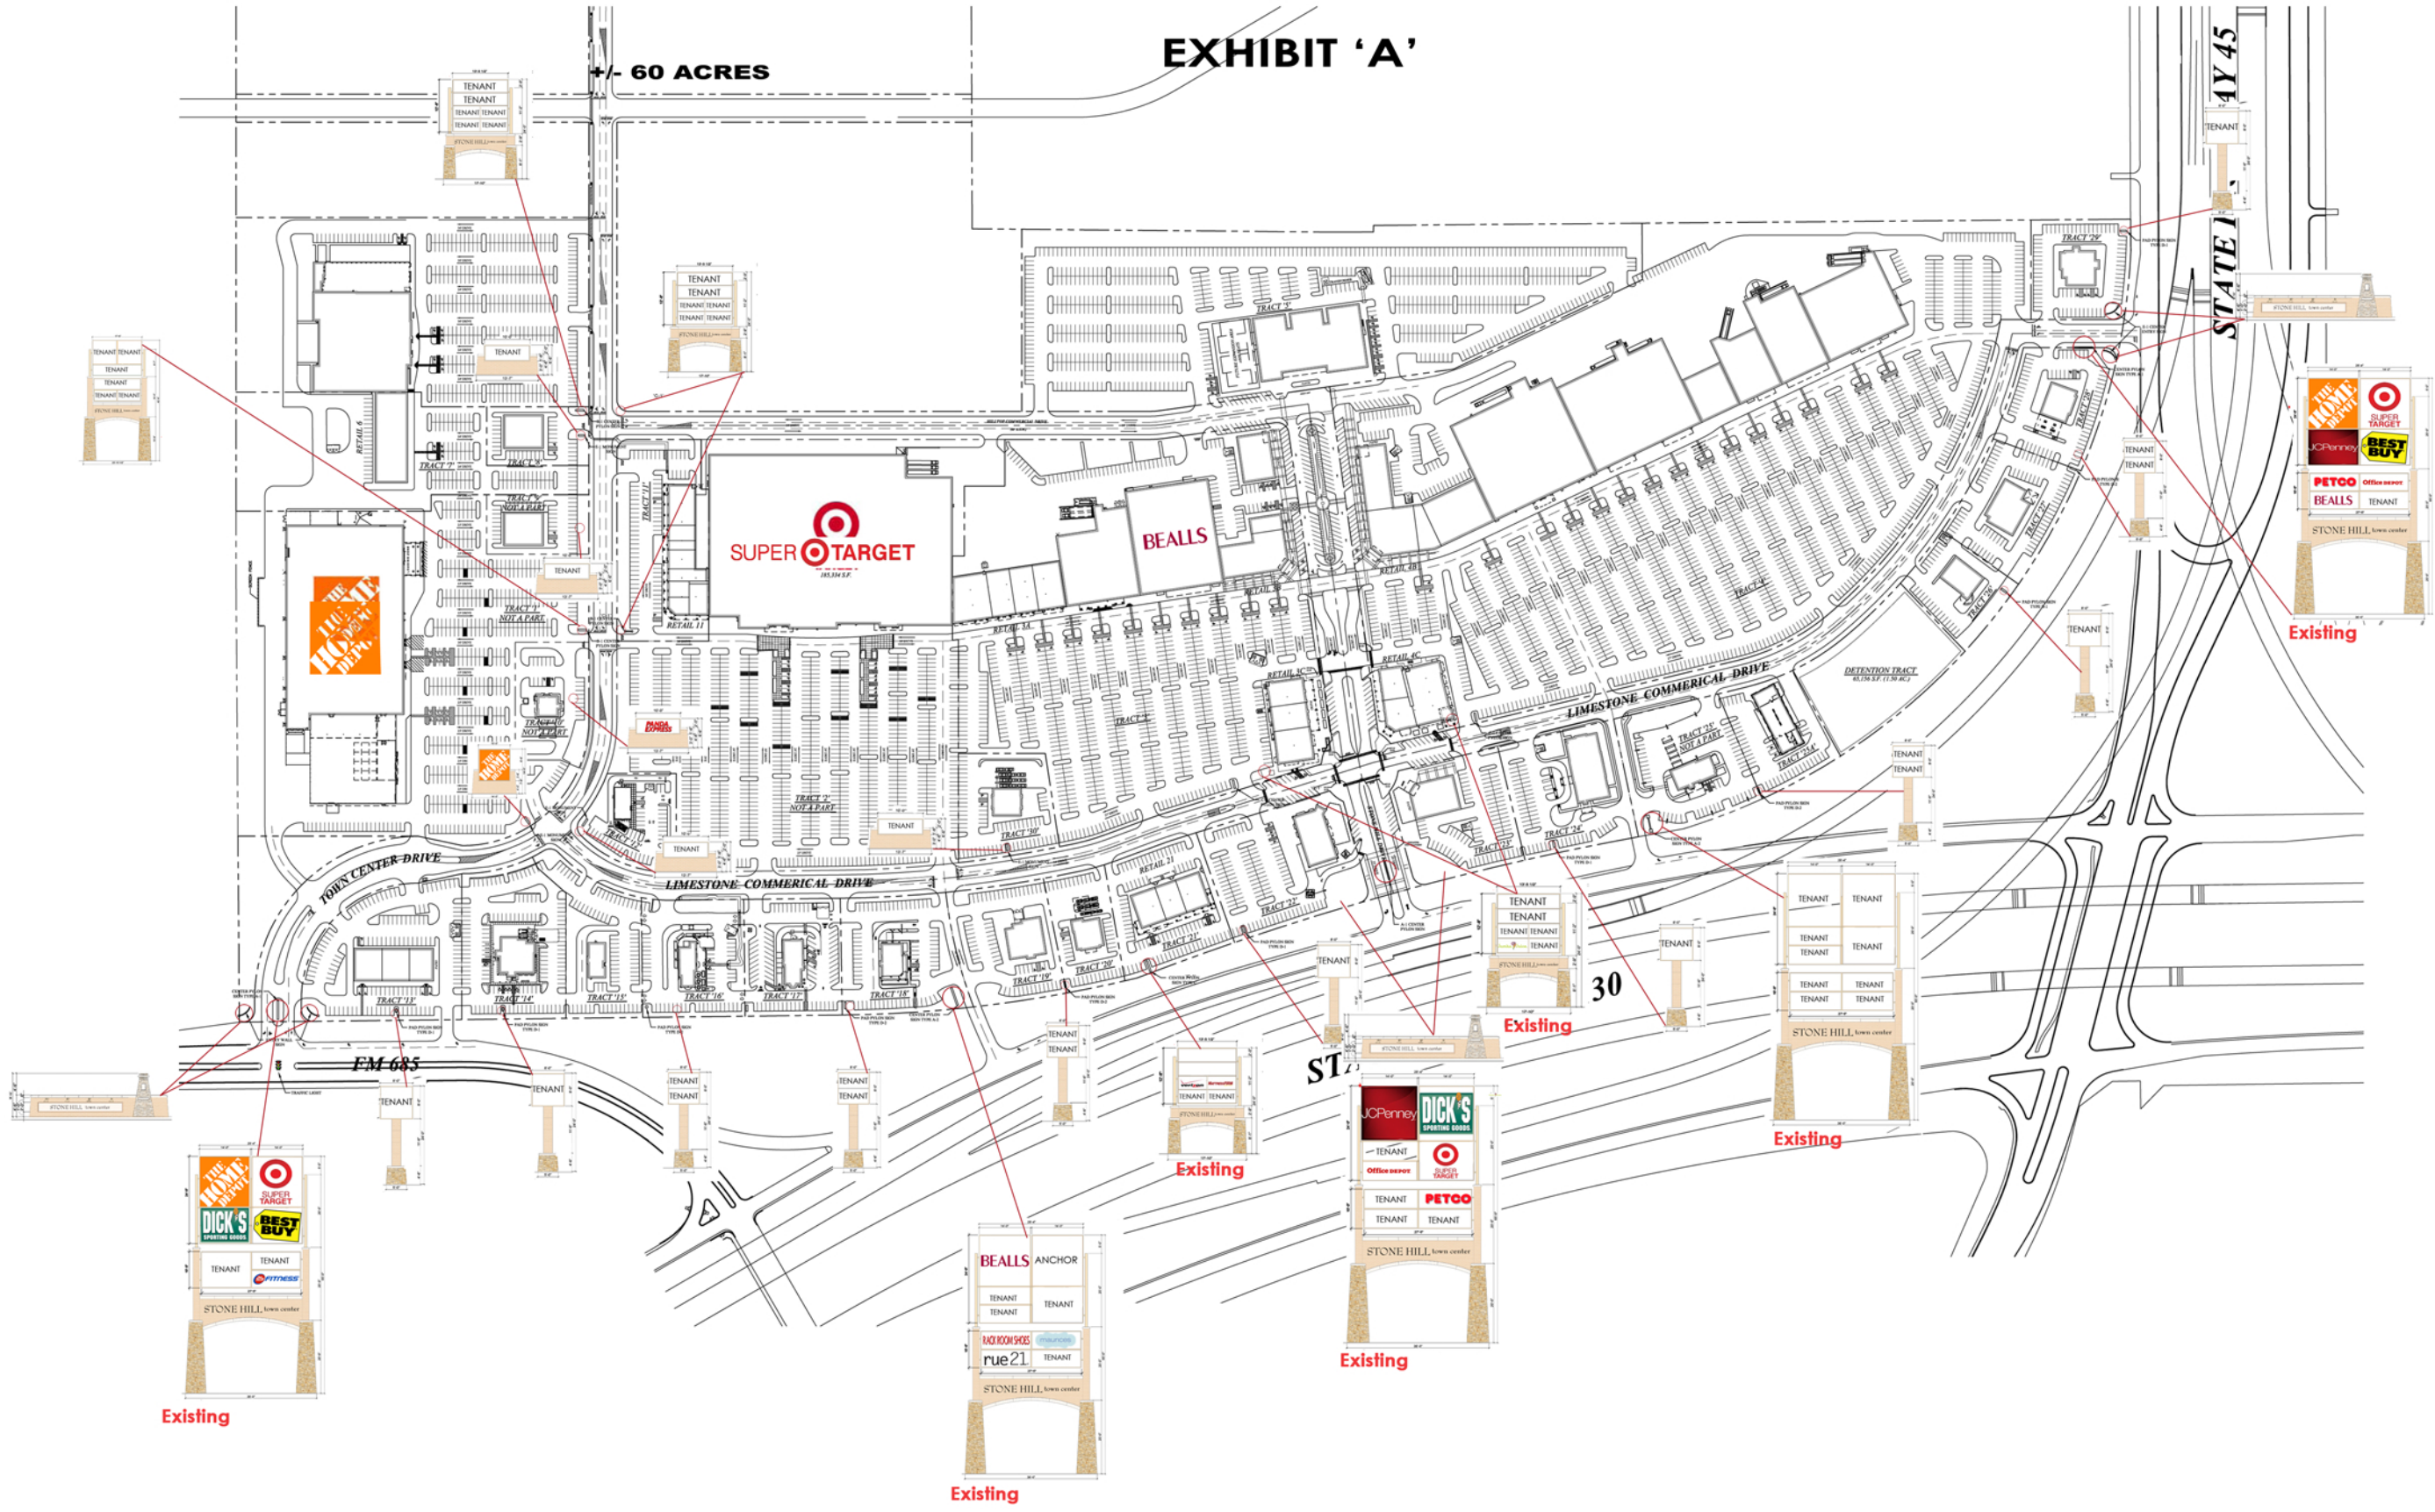

EXHIBIT 'A'

± 60 ACRES

STONE HILL TOWN CENTER

S.H. 45 & S.I. 130
Pflugerville, Texas