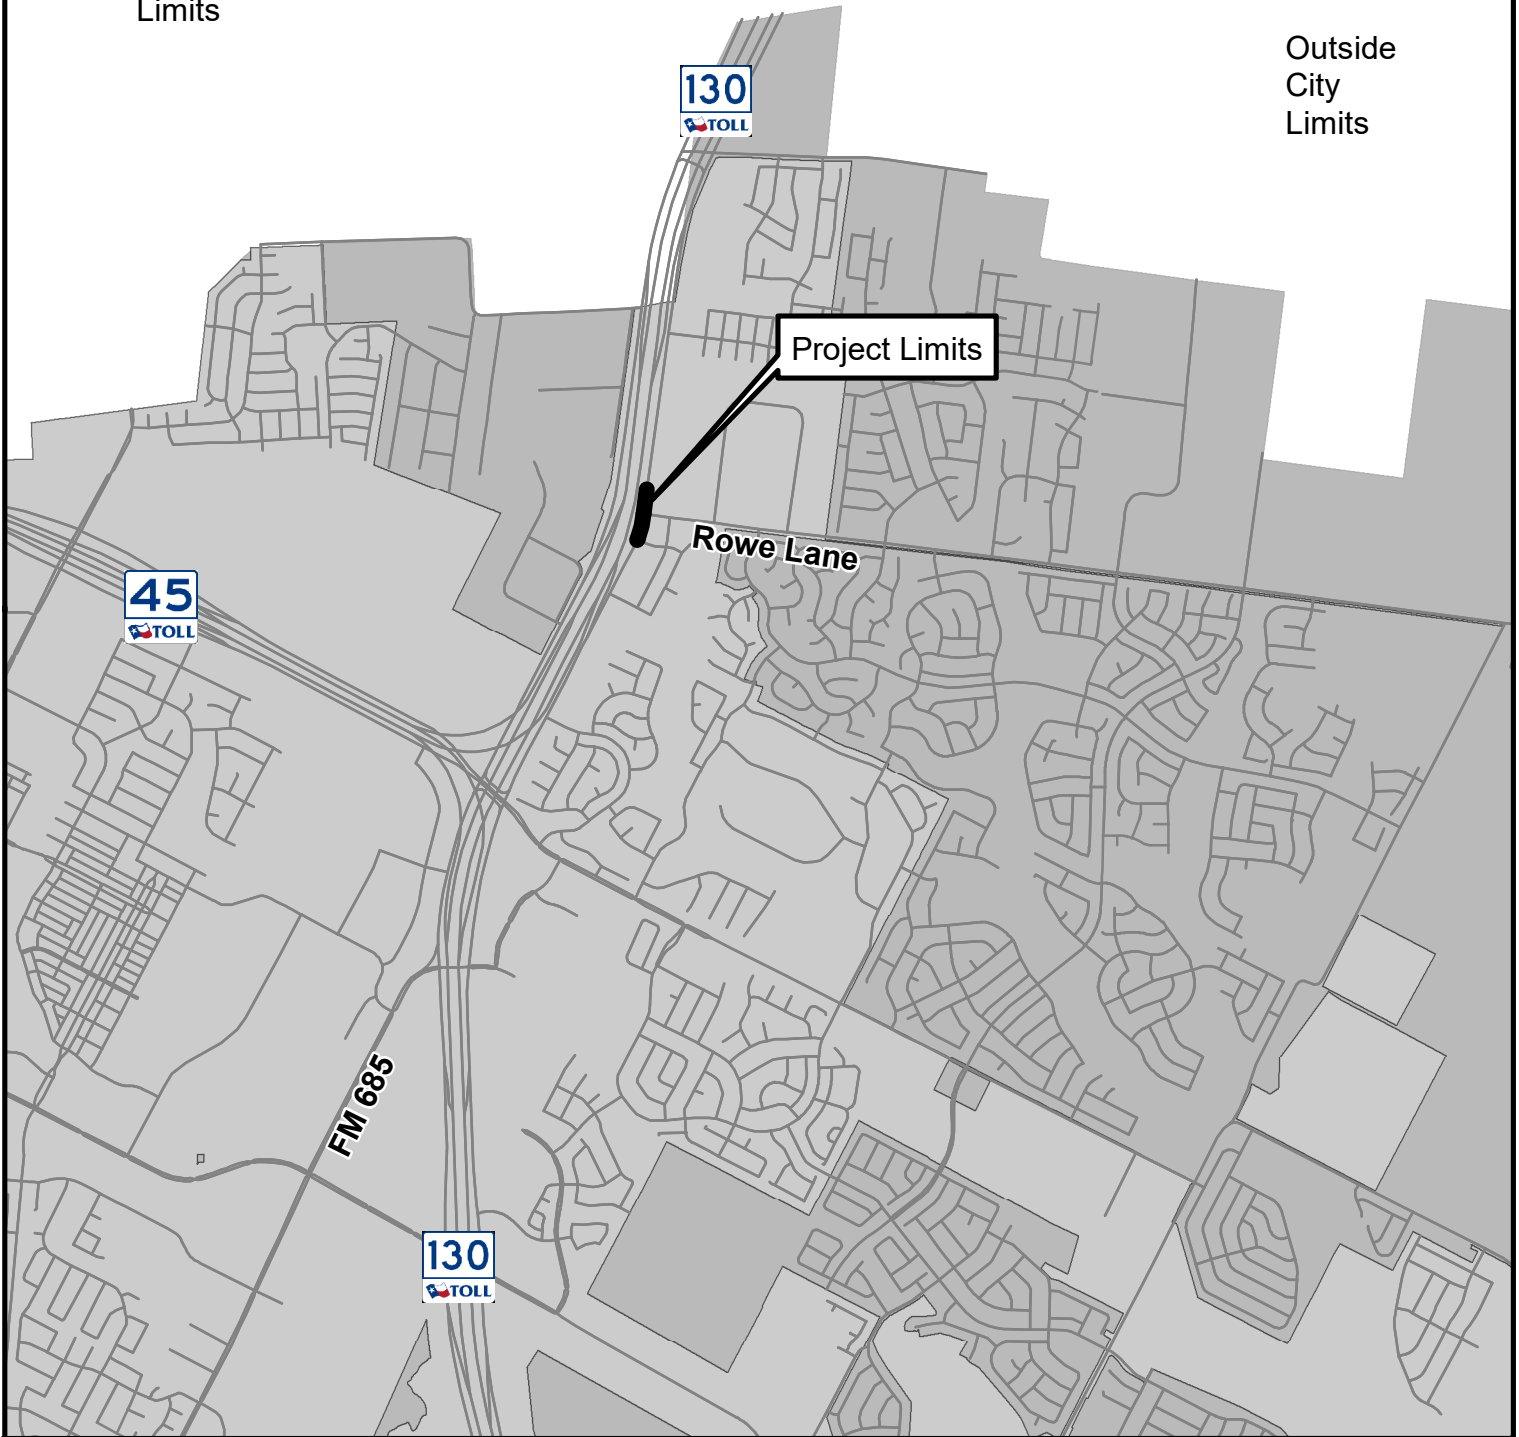

Outside
City
Limits

Outside
City
Limits