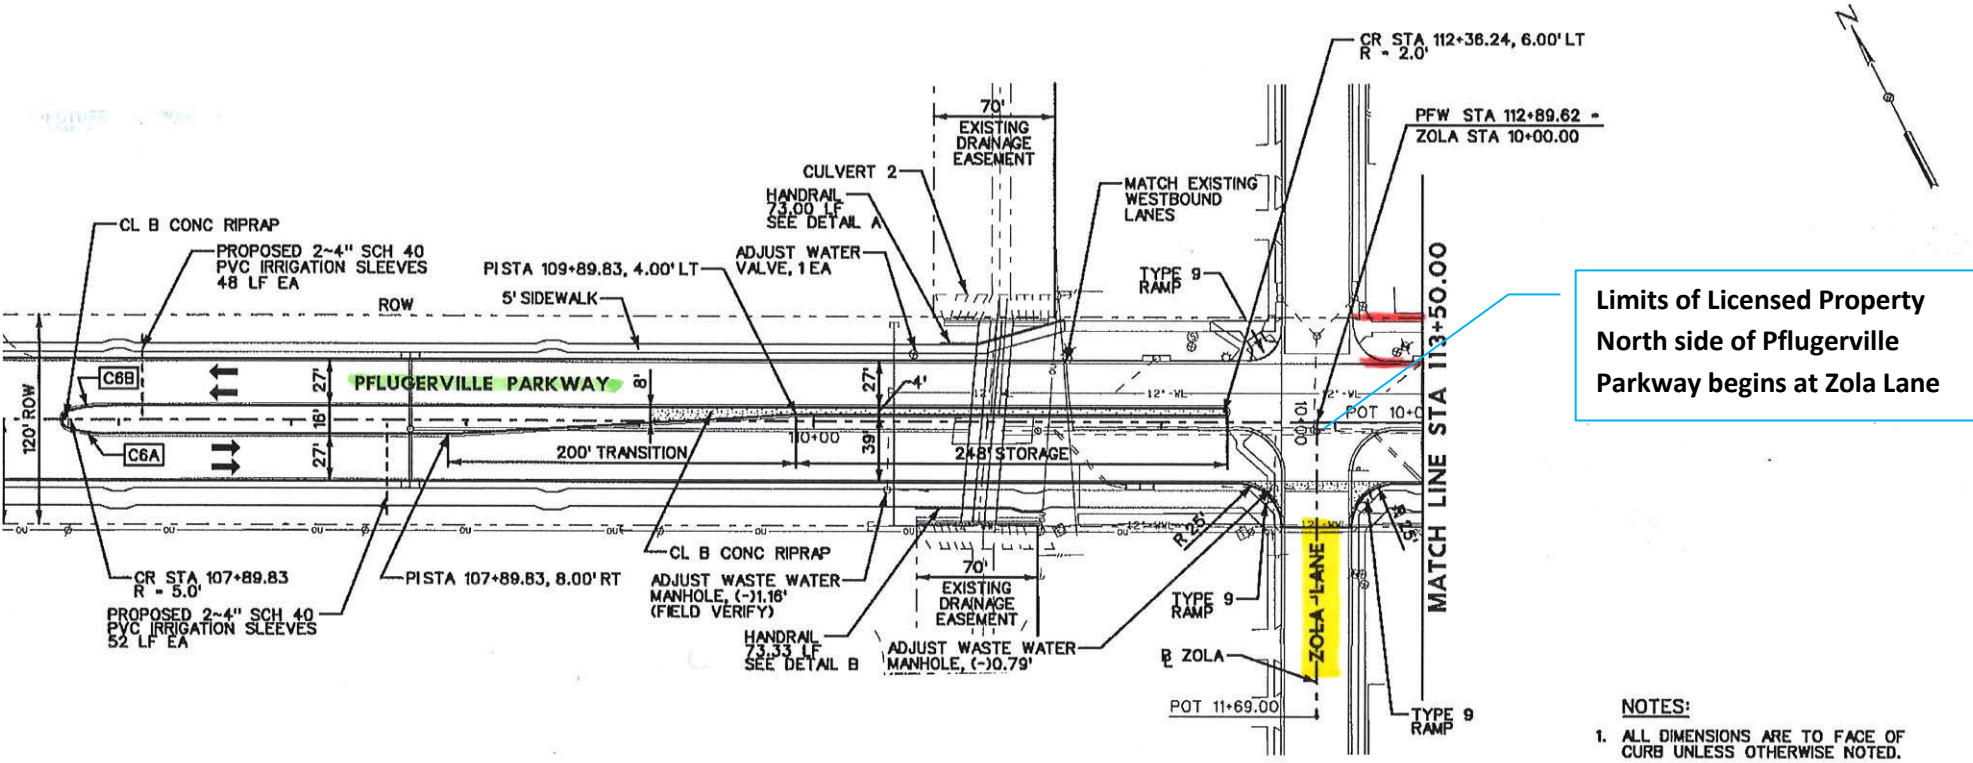

# Exhibit A: Licensed Property

License Agreement: Cambridge Heights Owners Association, Inc.

Limits of Licensed Property  
North side of Pflugerville  
Parkway begins at Zola Lane

- NOTES:
1. ALL DIMENSIONS ARE TO FACE OF CURB UNLESS OTHERWISE NOTED.

**LEGEND**

 Outline of boundary for licensed property