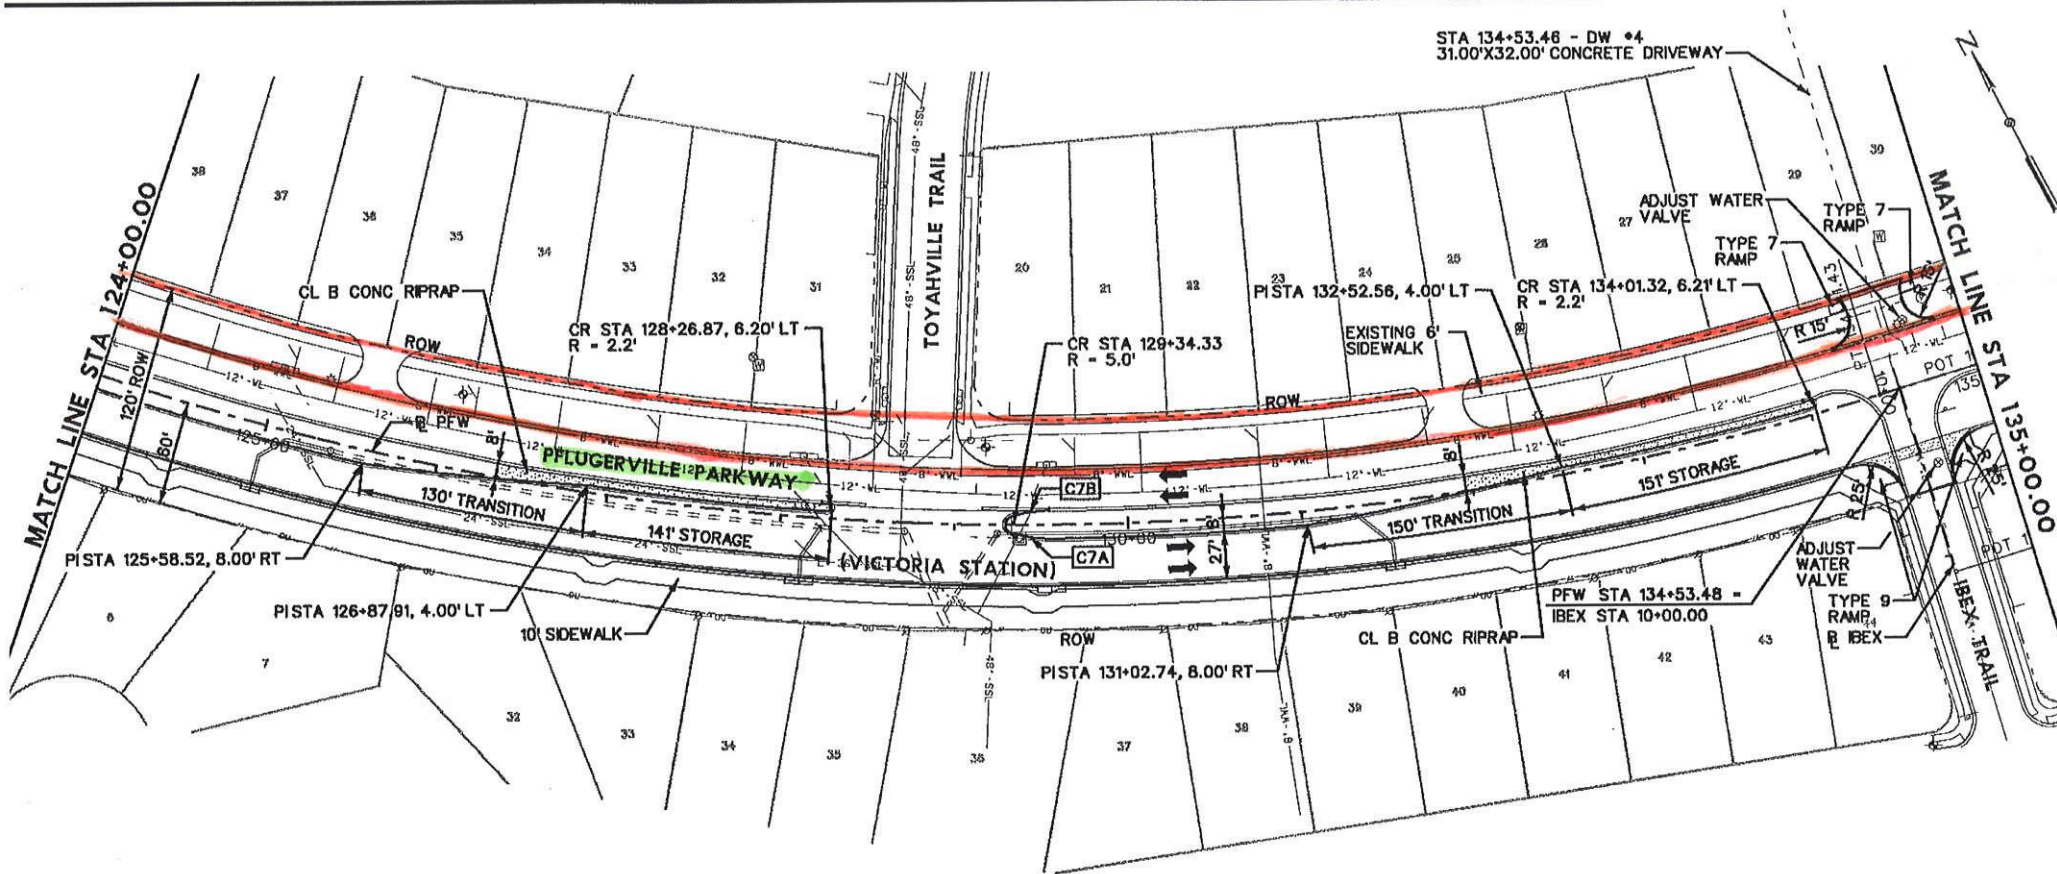

Exhibit A: Licensed Property

License Agreement: Cambridge Heights Owners Association, Inc.

LEGEND

Outline of boundary for licensed property