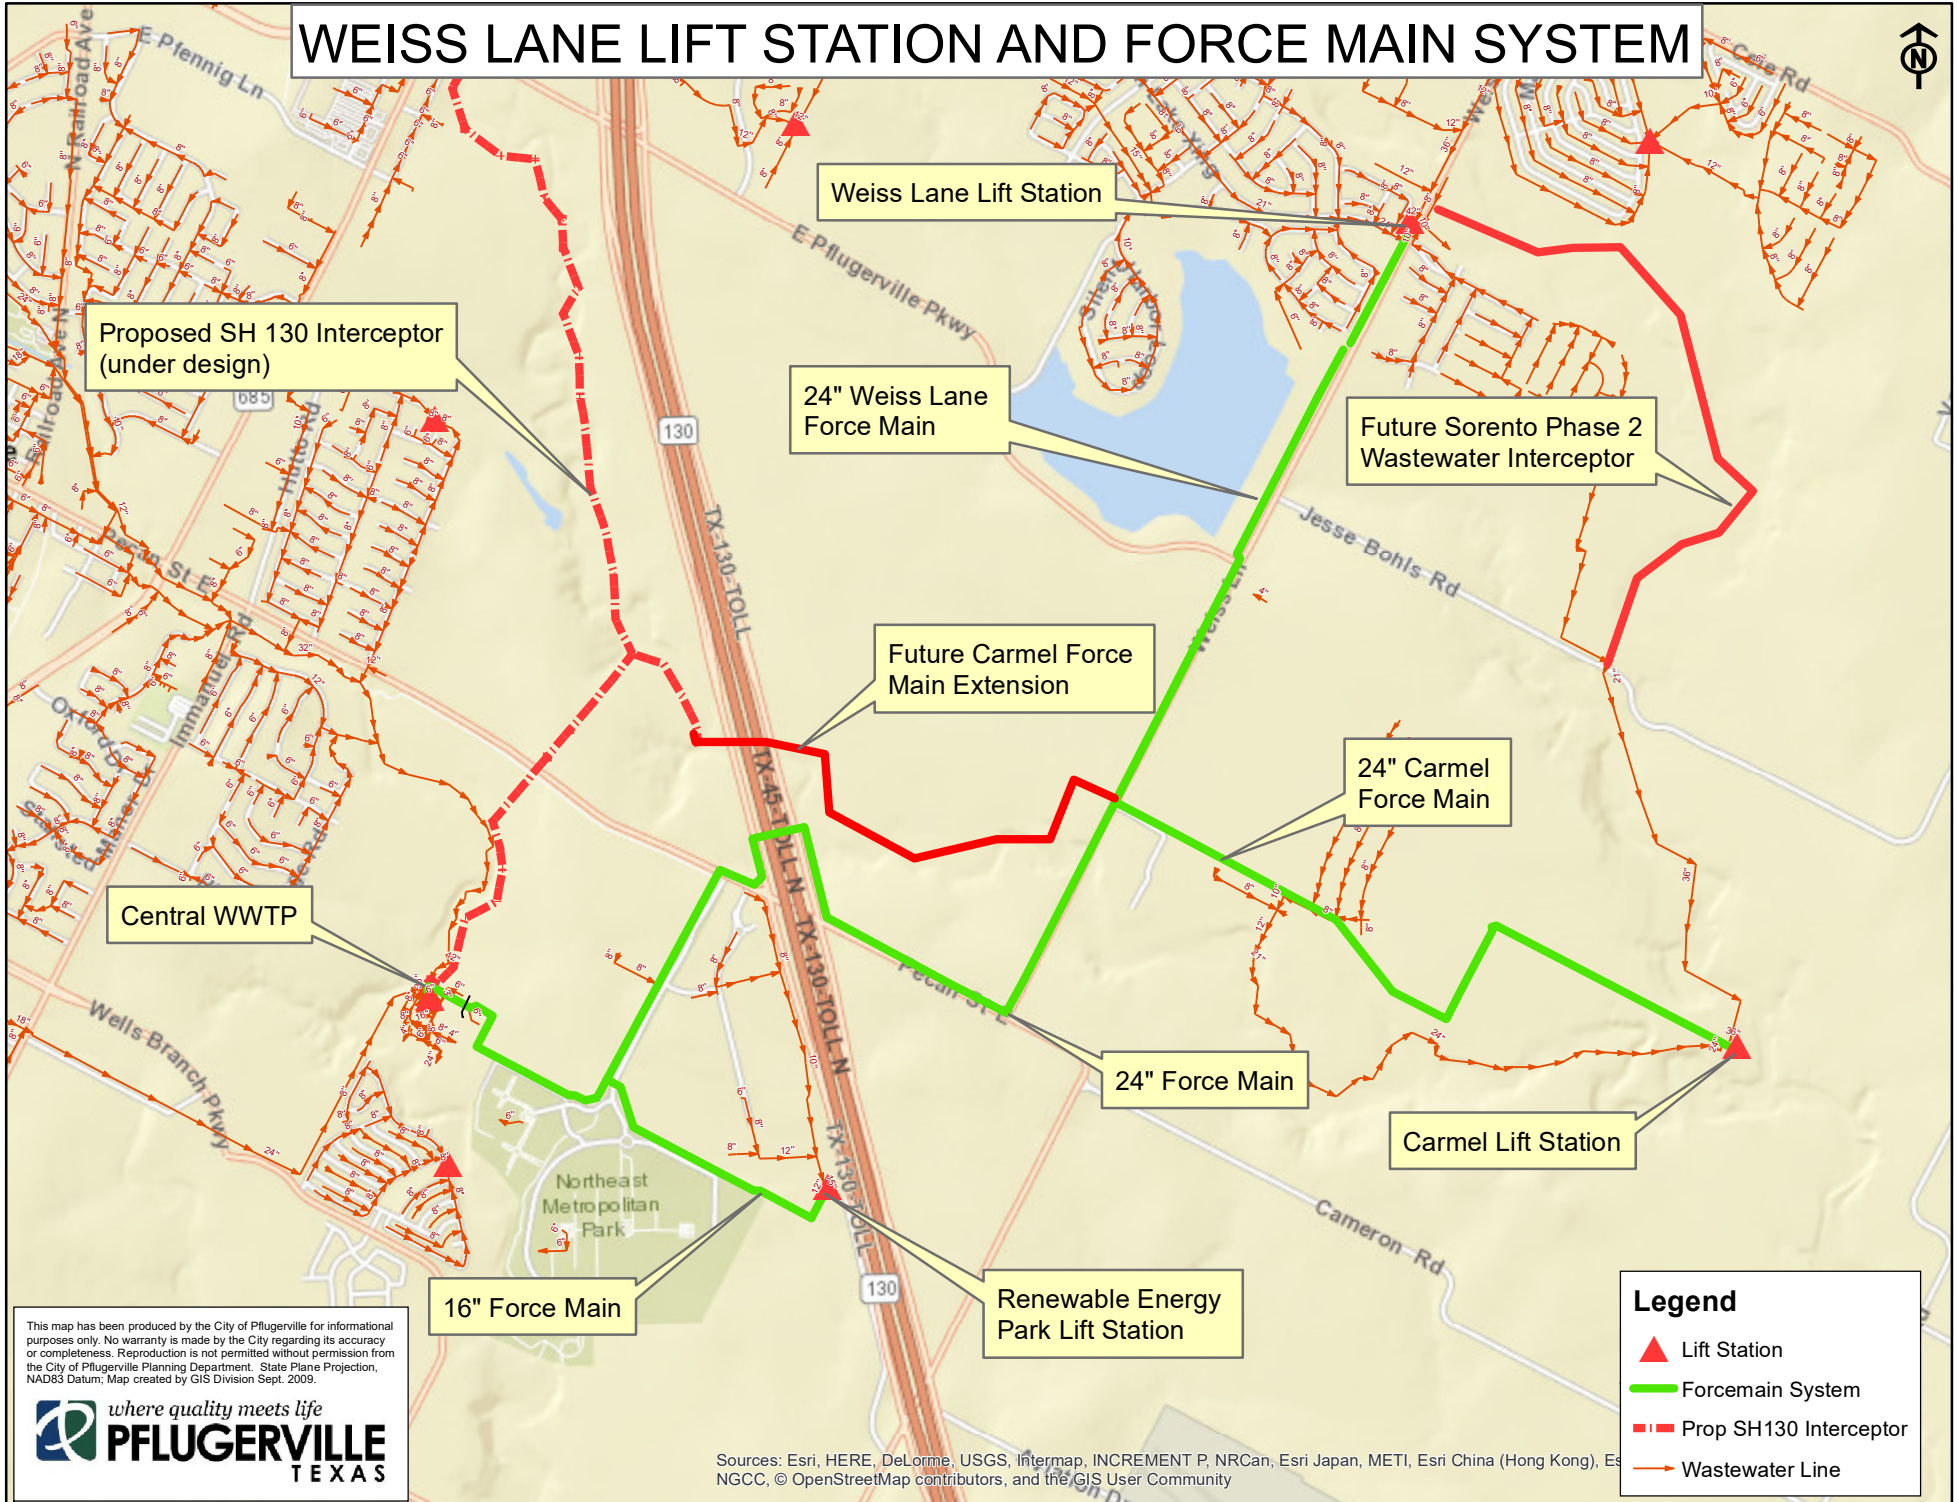

WEISS LANE LIFT STATION AND FORCE MAIN SYSTEM

Sources: Esri, HERE, DeLorme, USGS, Intermap, INCREMENT P, NRCan, Esri Japan, METI, Esri China (Hong Kong), Esri Digital, Swisstopo, Mapbox, OpenStreetMap contributors, and the GIS User Community

Legend

- Lift Station
- Forcemain System
- Prop SH130 Interceptor
- Wastewater Line