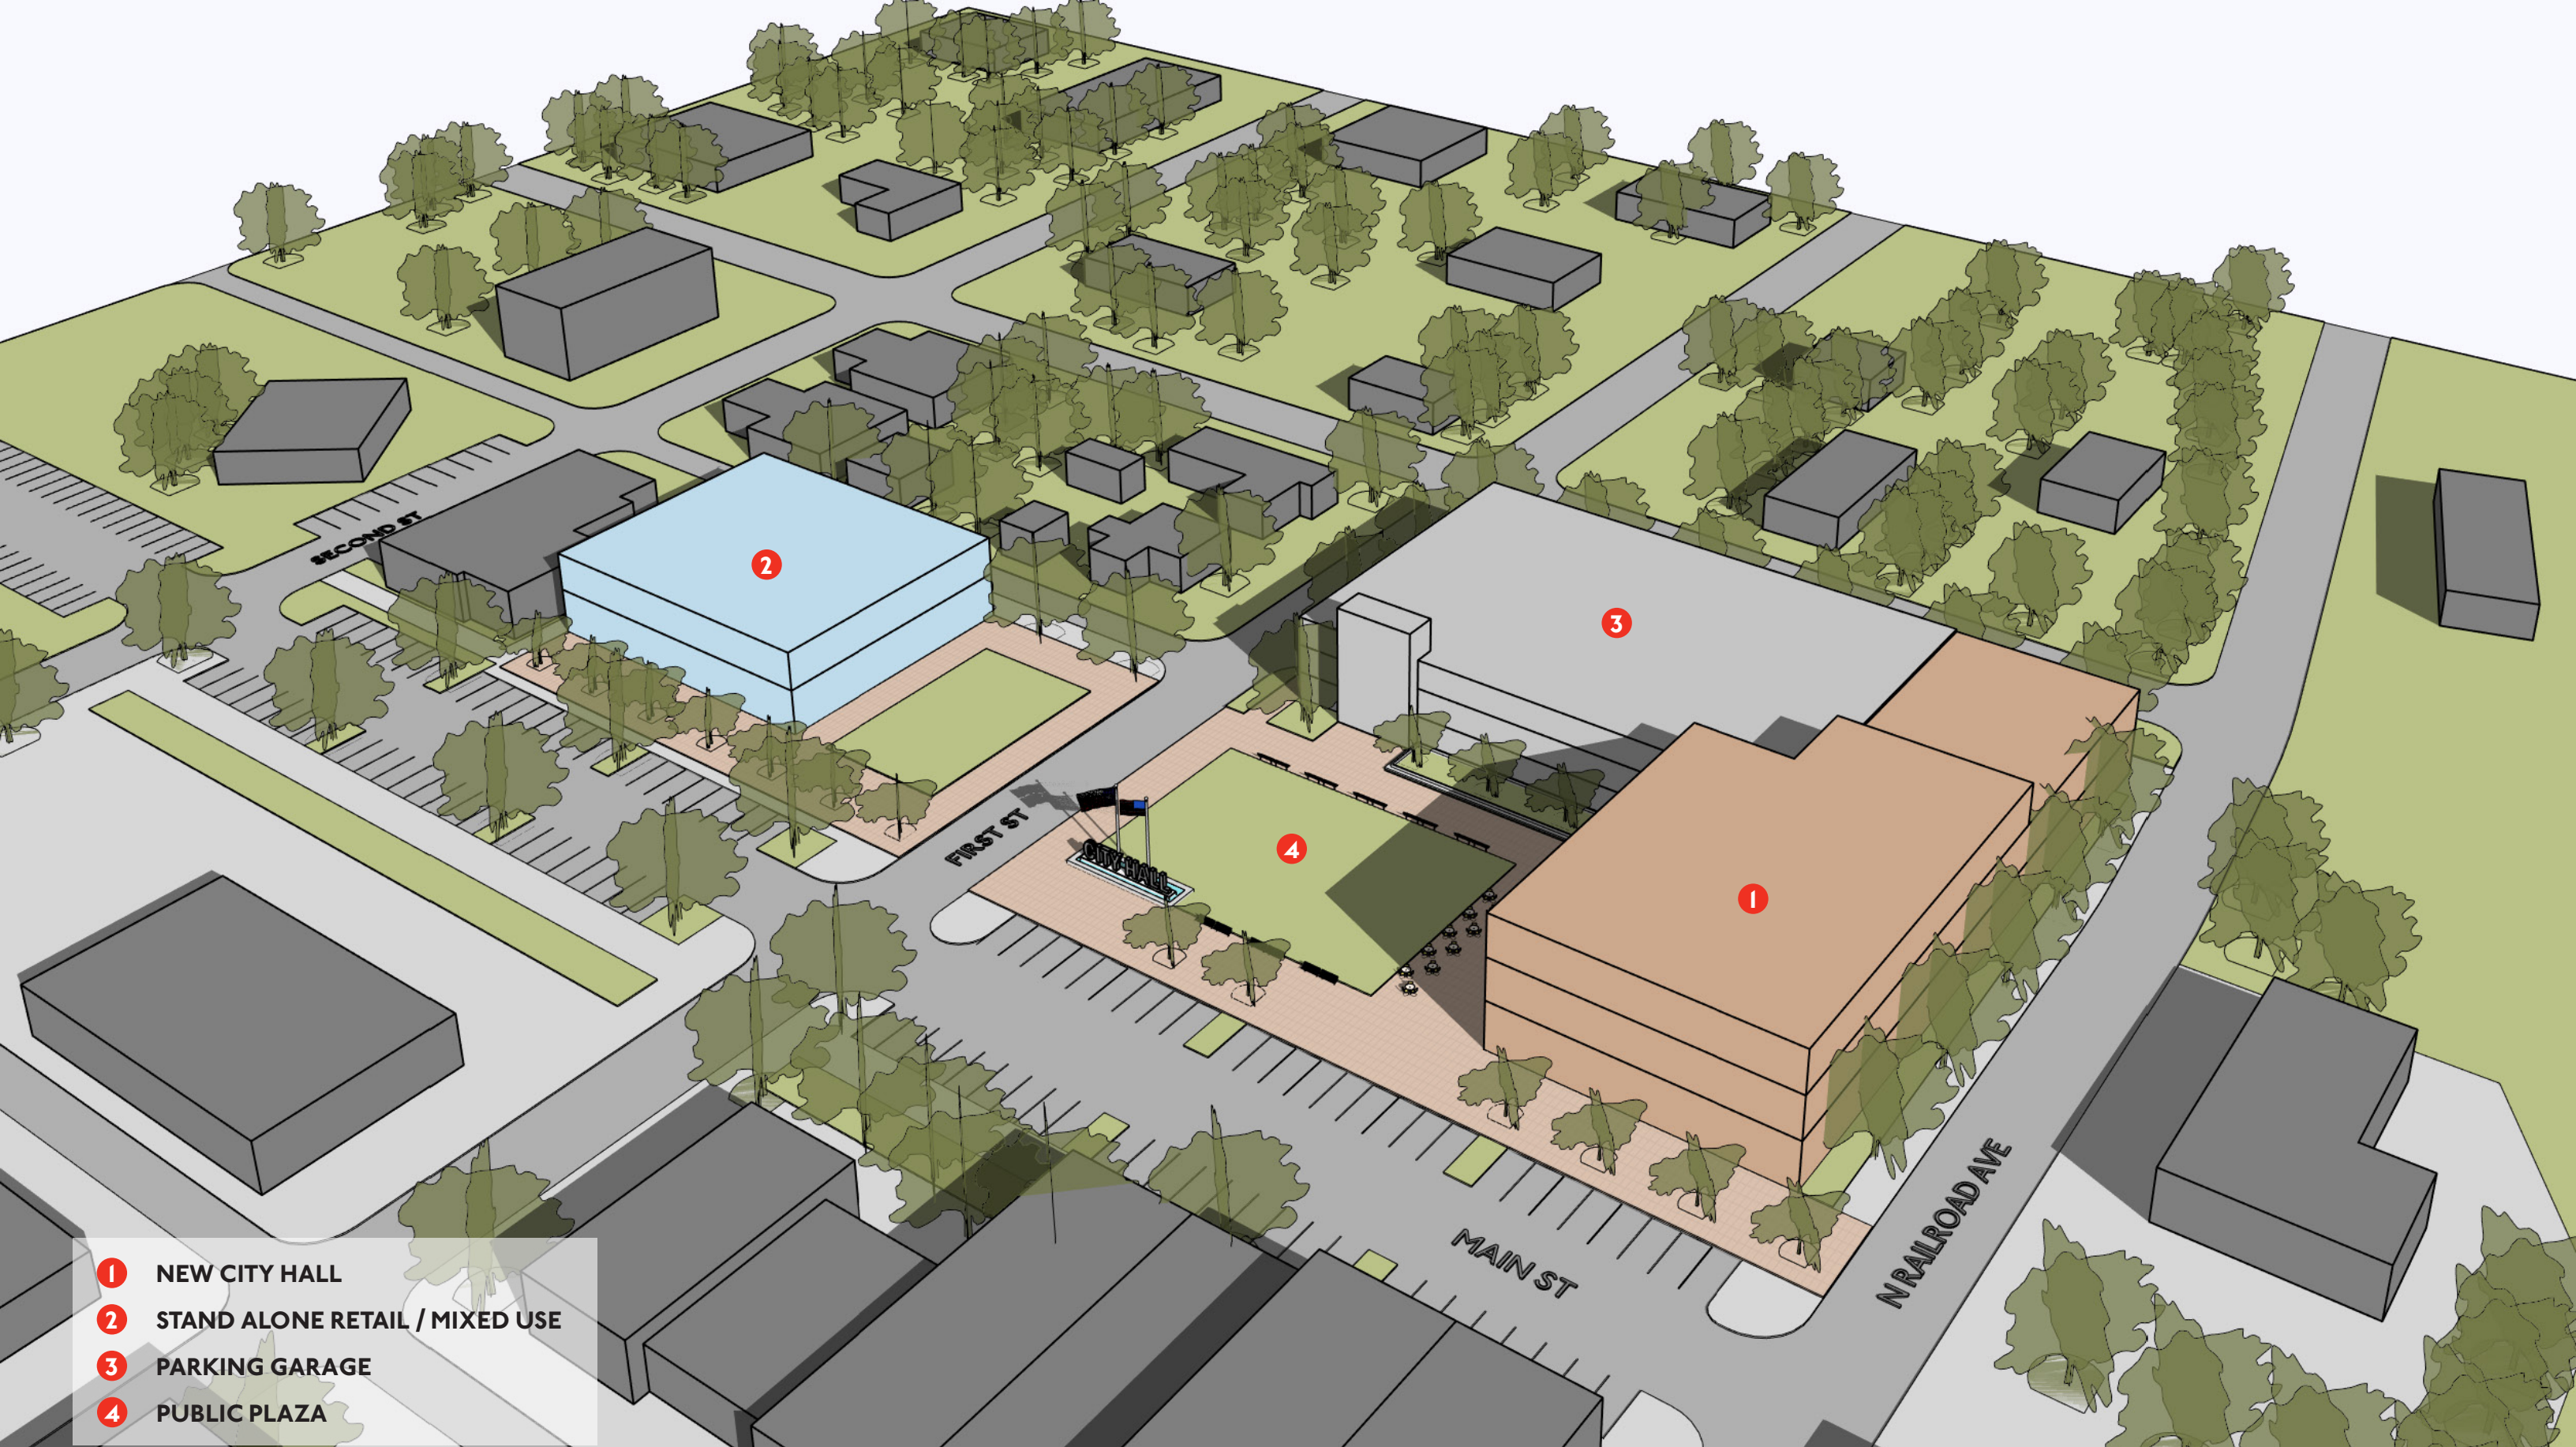

CITY OF PFLUGERVILLE
NEW CITY HALL

DESIGN DISCUSSION | MAY 6, 2019

Google Earth

- 1 NEW CITY HALL
- 2 STAND ALONE RETAIL / MIXED USE
- 3 PARKING GARAGE
- 4 PUBLIC PLAZA

- 1 NEW CITY HALL
- 2 STAND ALONE RETAIL / MIXED USE
- 3 PARKING GARAGE
- 4 PUBLIC PLAZA