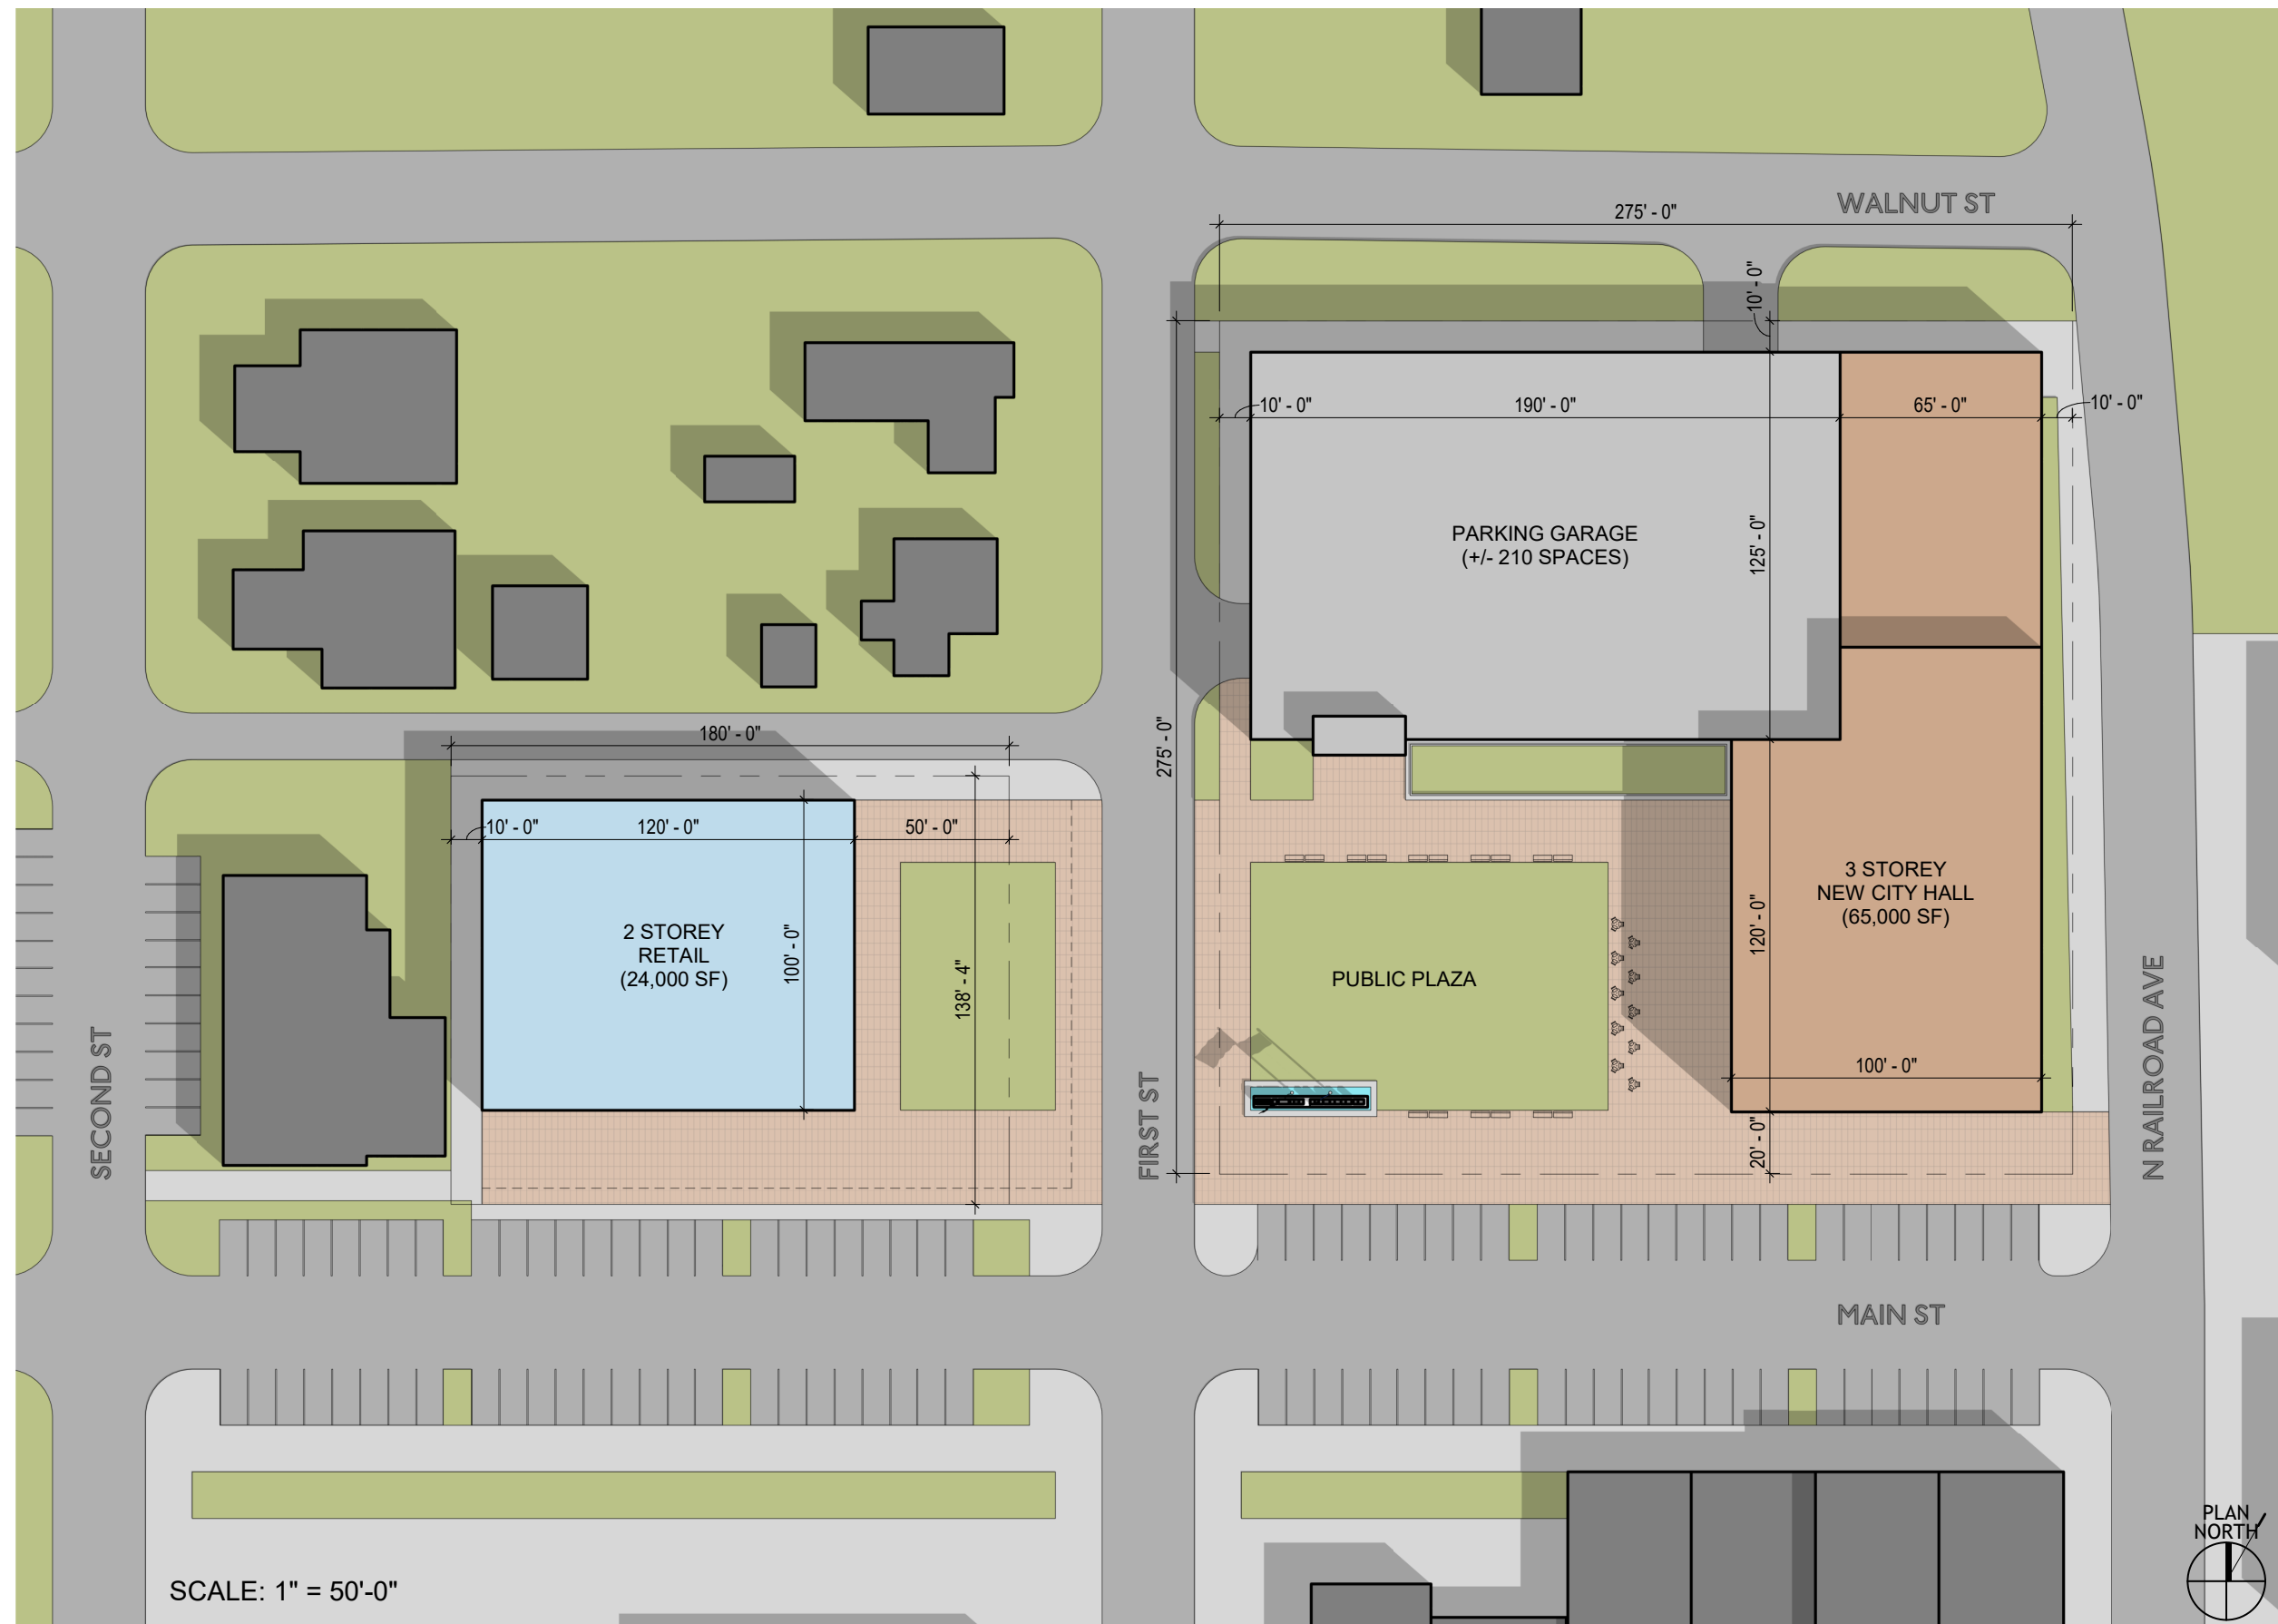

CITY OF PFLUGERVILLE
NEW CITY HALL

DESIGN DISCUSSION | MAY 6, 2019

Google Earth

- 1 NEW CITY HALL
- 2 STAND ALONE RETAIL / MIXED USE
- 3 PARKING GARAGE
- 4 PUBLIC PLAZA

- 1 NEW CITY HALL
- 2 STAND ALONE RETAIL / MIXED USE
- 3 PARKING GARAGE
- 4 PUBLIC PLAZA