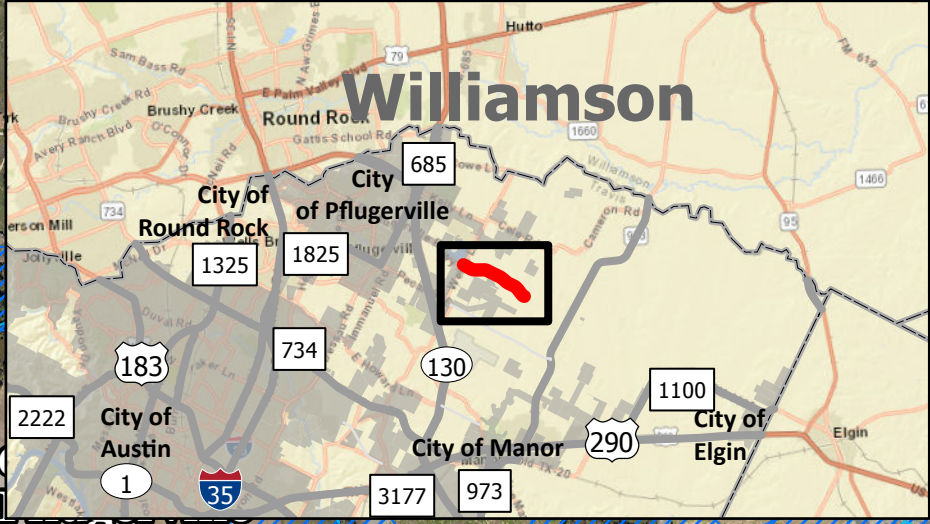

Lake Pflugerville
Recreation Area

City of
Pflugerville

VORWERK
RD

City of
Pflugerville

JESSE BOHLS ROAD REALIGN

E PFLUGERVILLE PKWY
WEISS LN

City of
Pflugerville

JESSE BOHLS RD

CAMERON RD

JESSE BOHLS
Travis County

-  Jesse Bohls Road
Weiss Lane to Cameron Road
-  100 Year Flood Plain
-  Incorporated Areas

-  Park Land
-  100 Year Flood Plain

12/27/2017