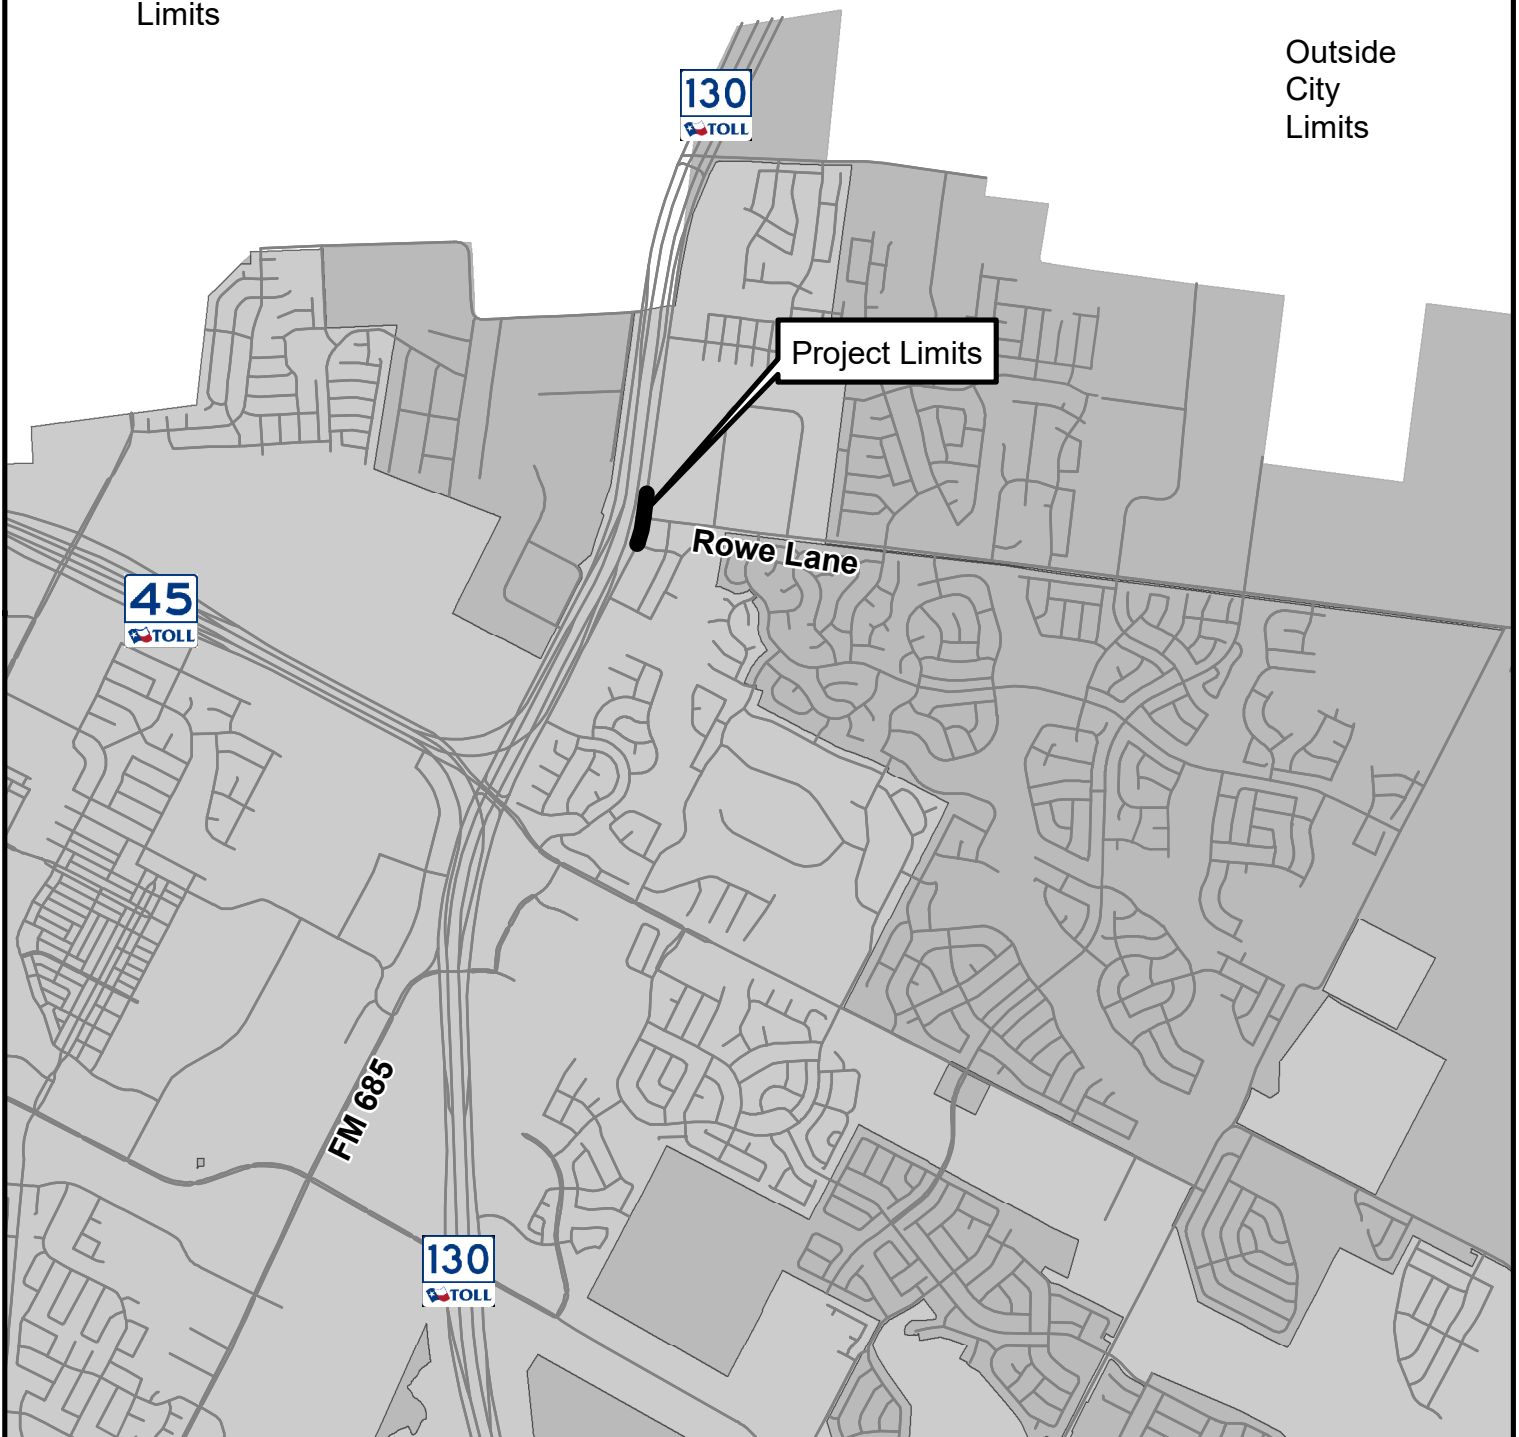

Outside
City
Limits

Outside
City
Limits