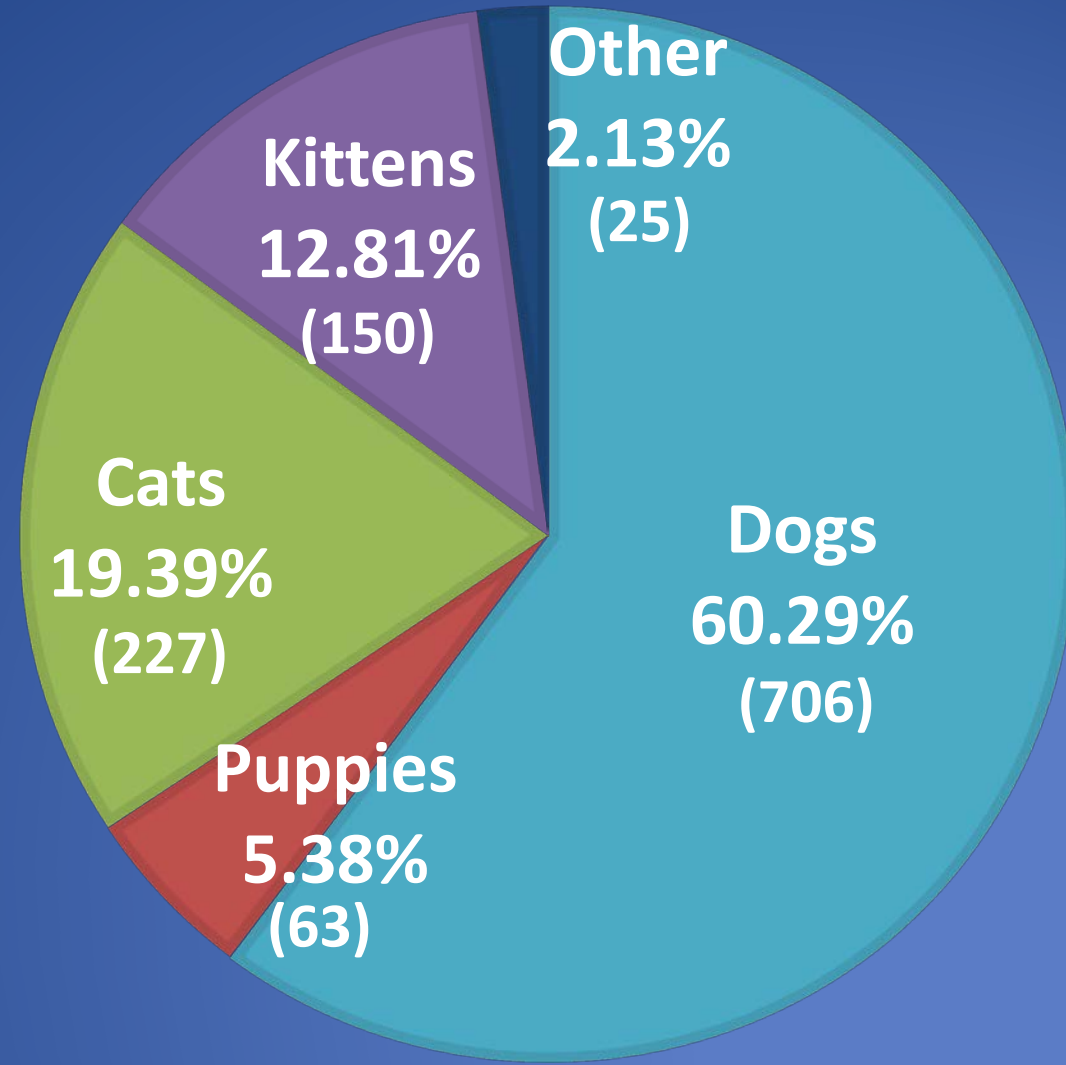

Pflugerville Animal Welfare Services (PAWS)

Overall Intake
Increased **19%** in FY
2019

FY 2019 ANIMAL INTAKES BY TYPE

Total Intake 1171

FY 2019 Outcomes

98.58 % SAVE RATE
Total Outcomes 1126

FY 2020 Shelter Stats

October-January

- Animals Received: 367
193 strays, 68 owner surrenders, 7 other
- Adopted: 232
- Returned to Owner: 130
- Released to Rescue: 28
- Released to Field: 16
- Died in Care: 3
- Euthanized: 2
- Total Outcomes: 411
- Current Live Release Rate: 98.78%

FY 19 Field Response

Total Activities: 2802
Officer Impounds: 454
Return to Owner Field: 227
Actual Bite Cases Worked: 87

Community Programs

- Pickets for PAWS
- Food Pantry-food, dog houses, crates, etc
- Starmark
- Volunteer Groups
- Education Programs
- Adoption Events/Pfestivals
- Kitten Cafe