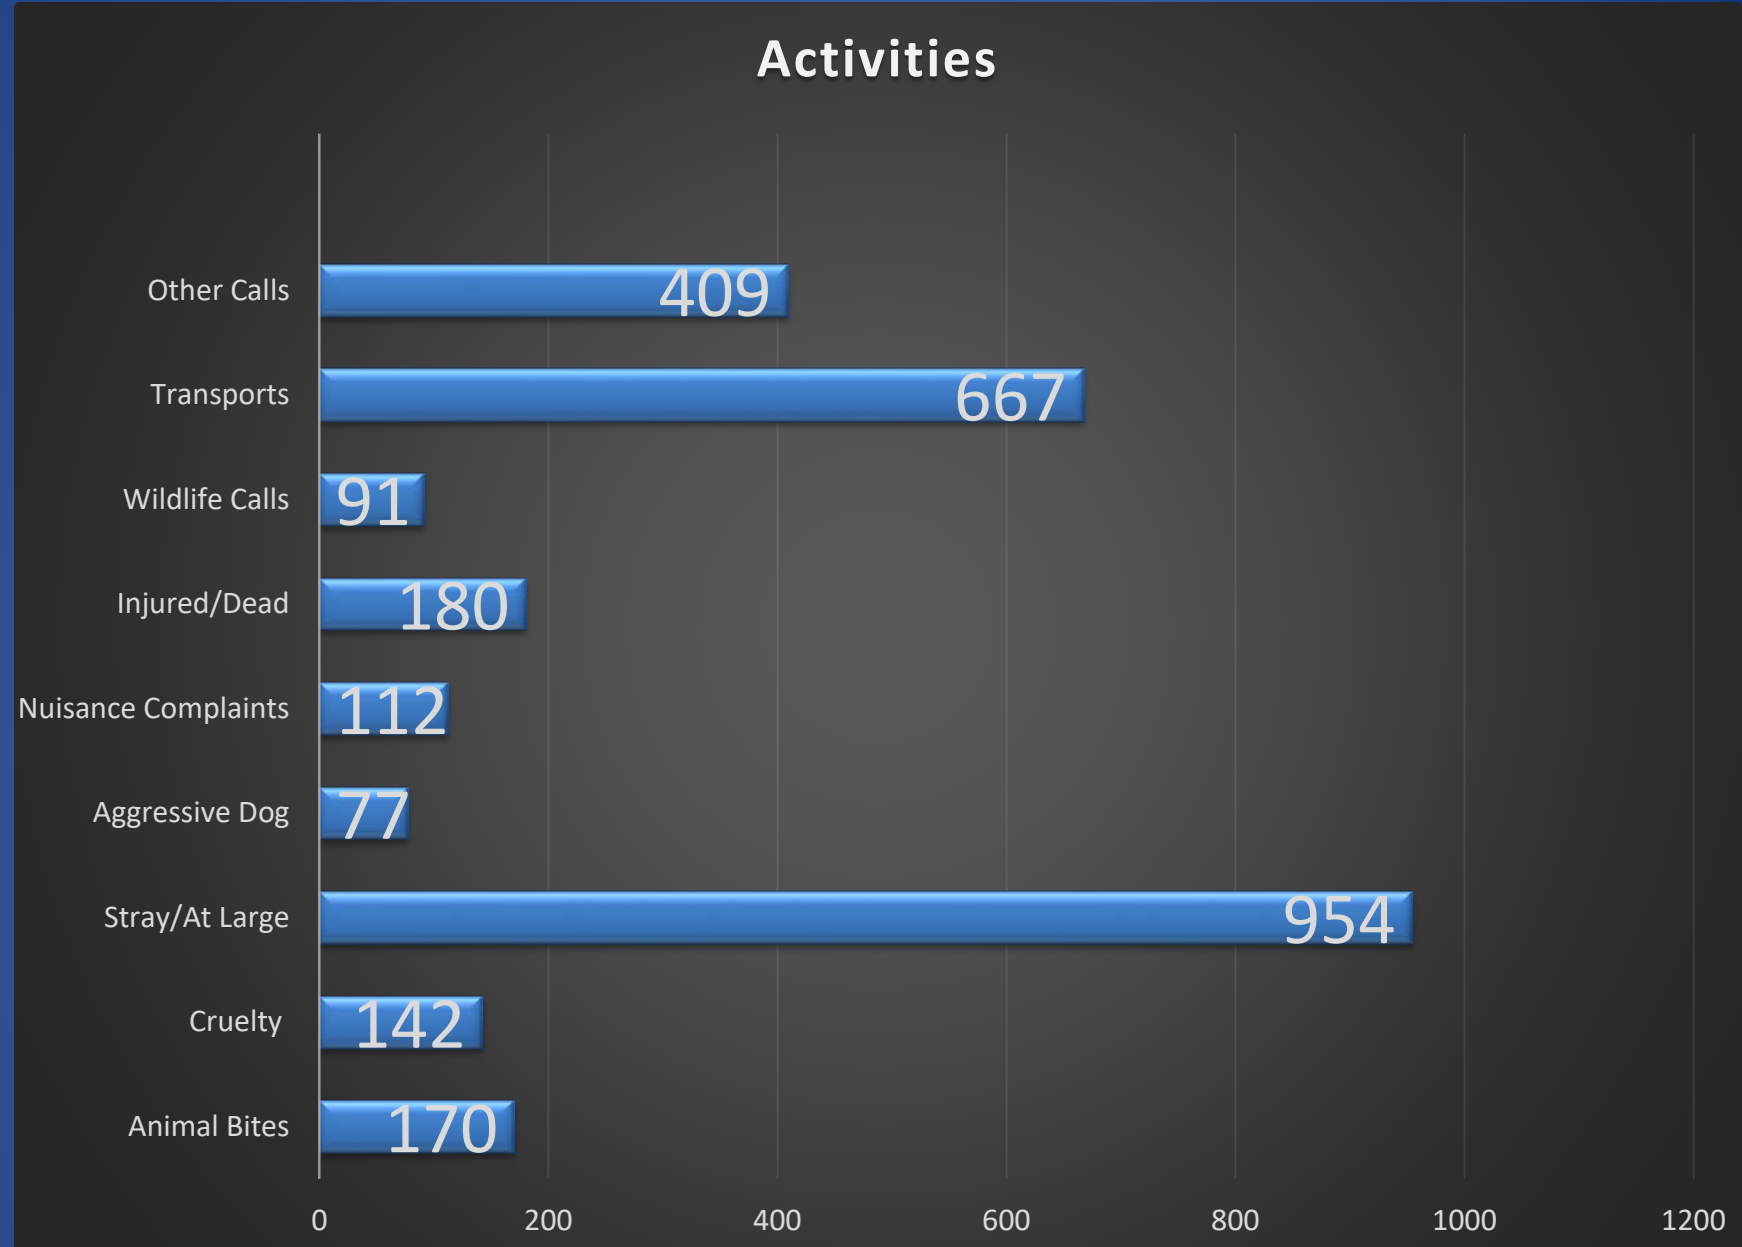

Pflugerville Animal Welfare Services (PAWS)

Overall Intake
Increased **19%** in FY
2019

FY 2019 ANIMAL INTAKES BY TYPE

Total Intake 1171

FY 2019 Outcomes

98.58 % SAVE RATE
Total Outcomes 1126

FY 2020 Shelter Stats

October-January

- Animals Received: 367
193 strays, 68 owner surrenders, 7 other
- Adopted: 232
- Returned to Owner: 130
- Released to Rescue: 28
- Released to Field: 16
- Died in Care: 3
- Euthanized: 2
- Total Outcomes: 411
- Current Live Release Rate: 98.78%

FY 19 Field Response

Total Activities: 2802
Officer Impounds: 454
Return to Owner Field: 227
Actual Bite Cases Worked: 87

Community Programs

- Pickets for PAWS
- Food Pantry-food, dog houses, crates, etc
- Starmark
- Volunteer Groups
- Education Programs
- Adoption Events/Pfestivals
- Kitten Cafe