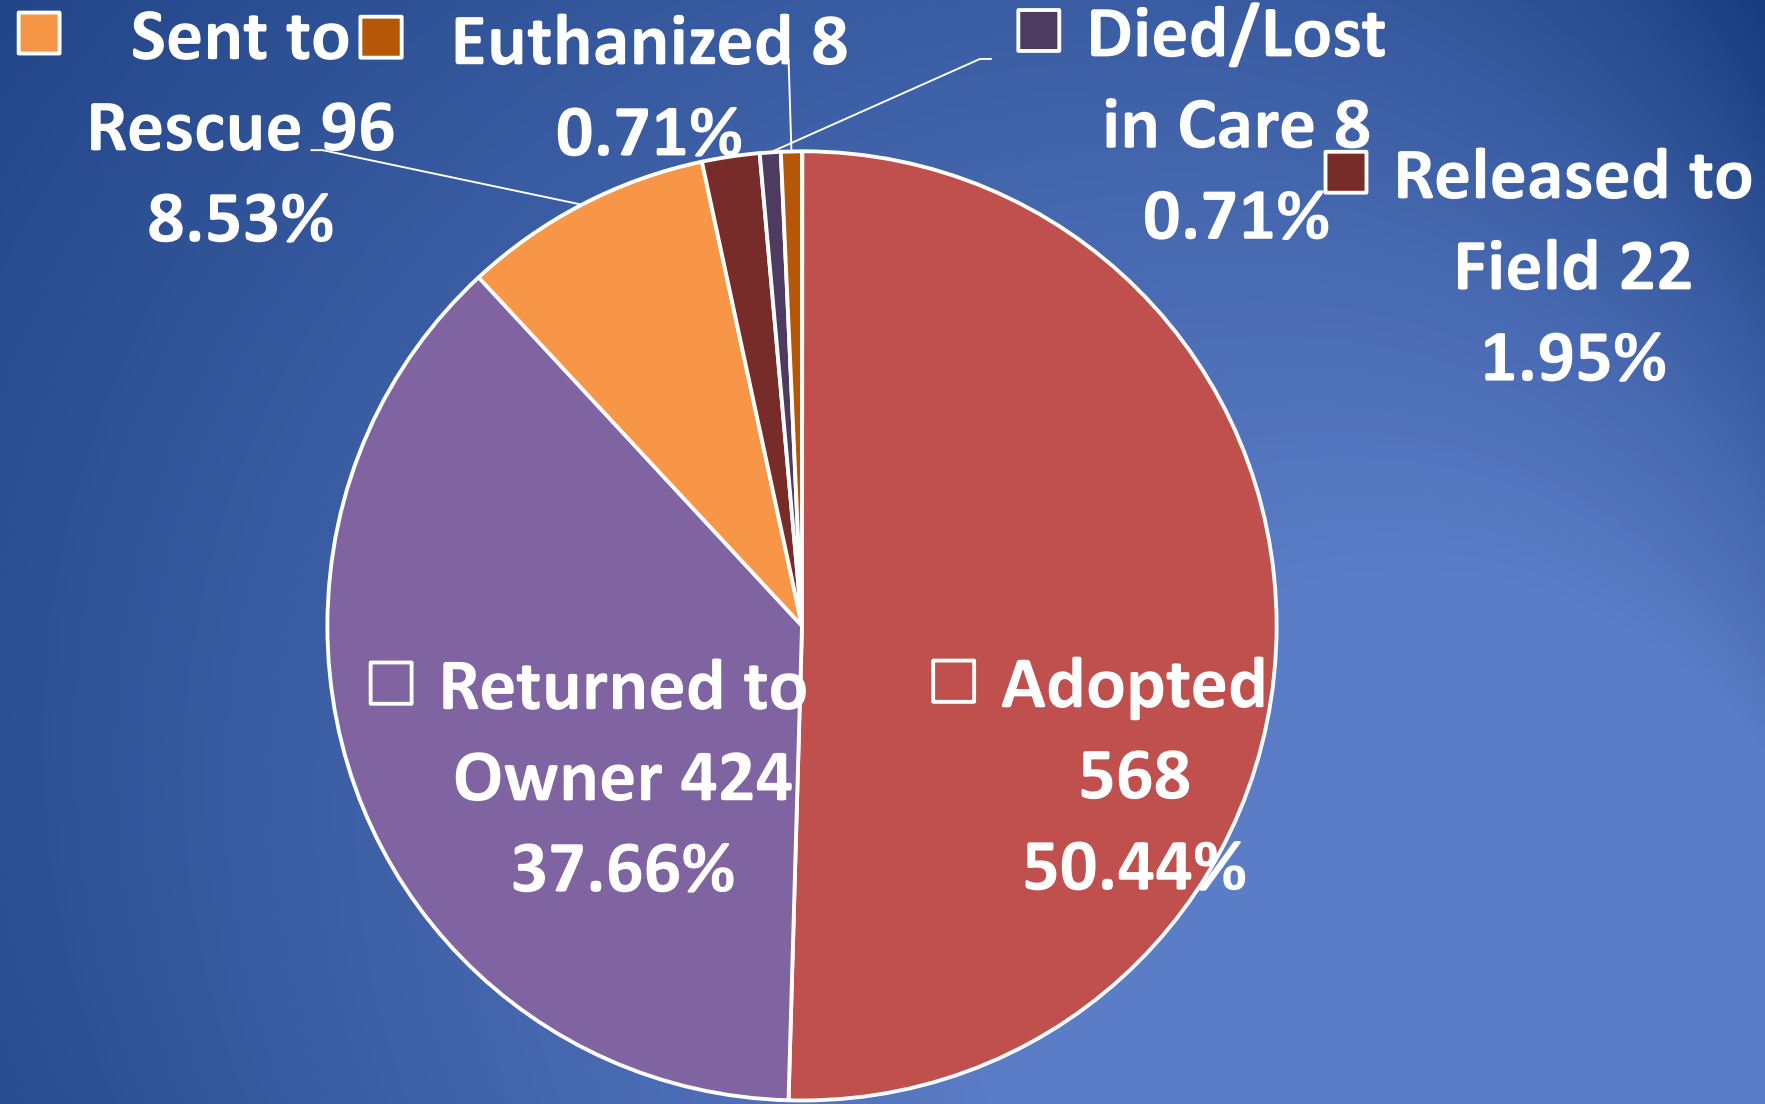

Pflugerville Animal Welfare Services (PAWS)

Overall Intake
Increased **19%** in FY
2019

FY 2019 ANIMAL INTAKES BY TYPE

Total Intake 1171

FY 2019 Outcomes

98.58 % SAVE RATE
Total Outcomes 1126

FY 2020 Shelter Stats

October-January

- Animals Received: 367
193 strays, 68 owner surrenders, 7 other
- Adopted: 232
- Returned to Owner: 130
- Released to Rescue: 28
- Released to Field: 16
- Died in Care: 3
- Euthanized: 2
- Total Outcomes: 411
- Current Live Release Rate: 98.78%

FY 19 Field Response

Total Activities: 2802
Officer Impounds: 454
Return to Owner Field: 227
Actual Bite Cases Worked: 87

Community Programs

- Pickets for PAWS
- Food Pantry-food, dog houses, crates, etc
- Starmark
- Volunteer Groups
- Education Programs
- Adoption Events/Pfestivals
- Kitten Cafe