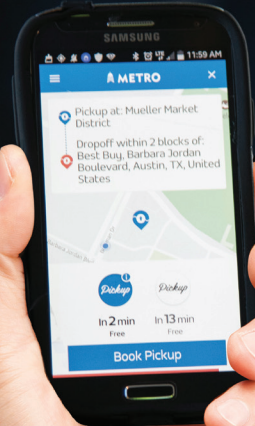

Hey, Pflugerville ...

PFLUGERVILLE PUBLIC LIBRARY

Try Pickup!

Pickup

by METRO

Powered by

Each trip only

$1.25

Masks required!