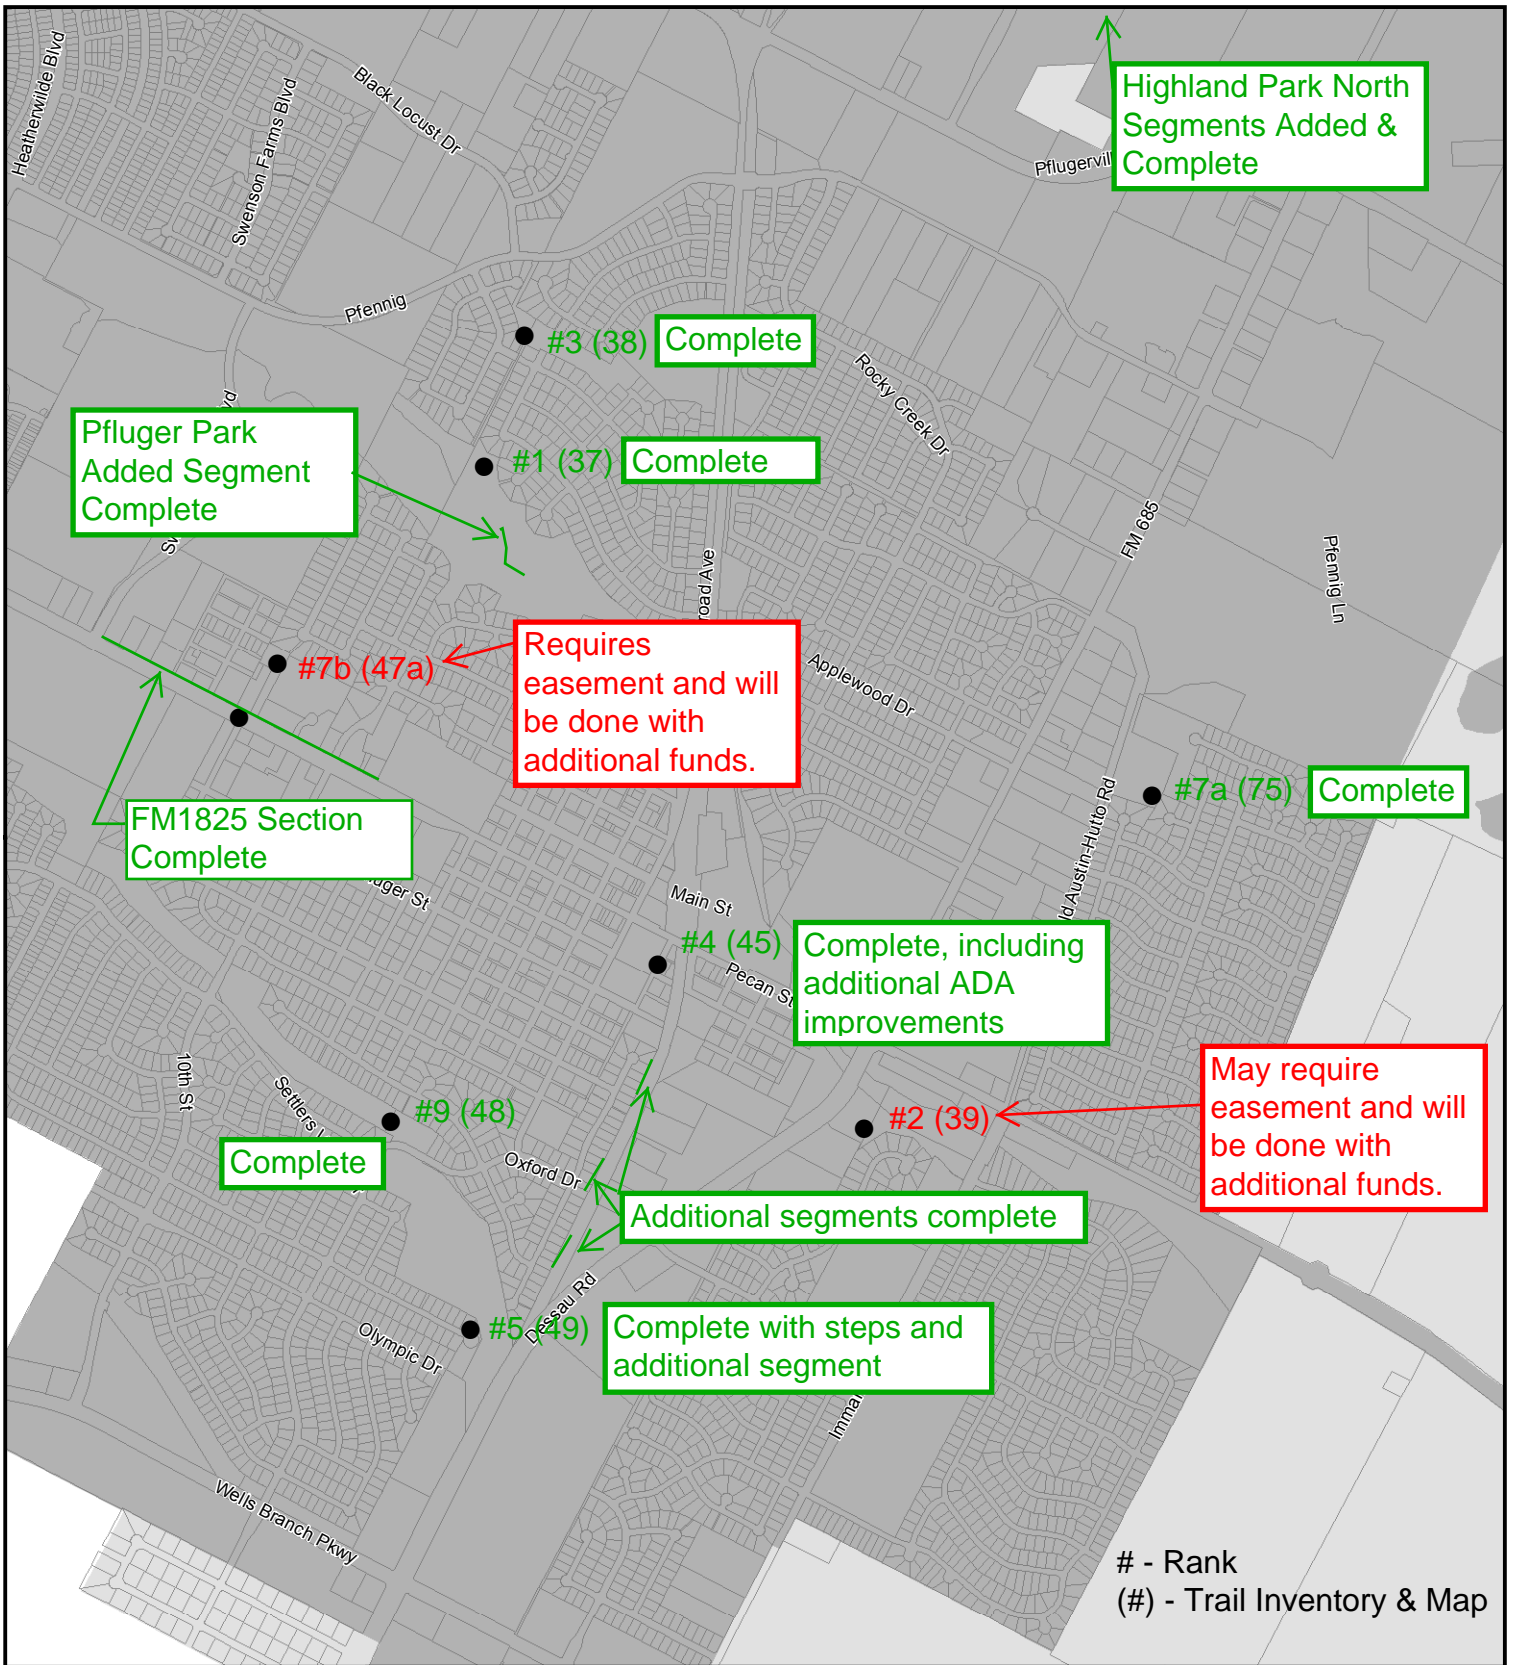

Exhibit: 1

Trail Gap Locations

Legend

- Trail Gaps
- City Limits
- ETJ

Locator Map