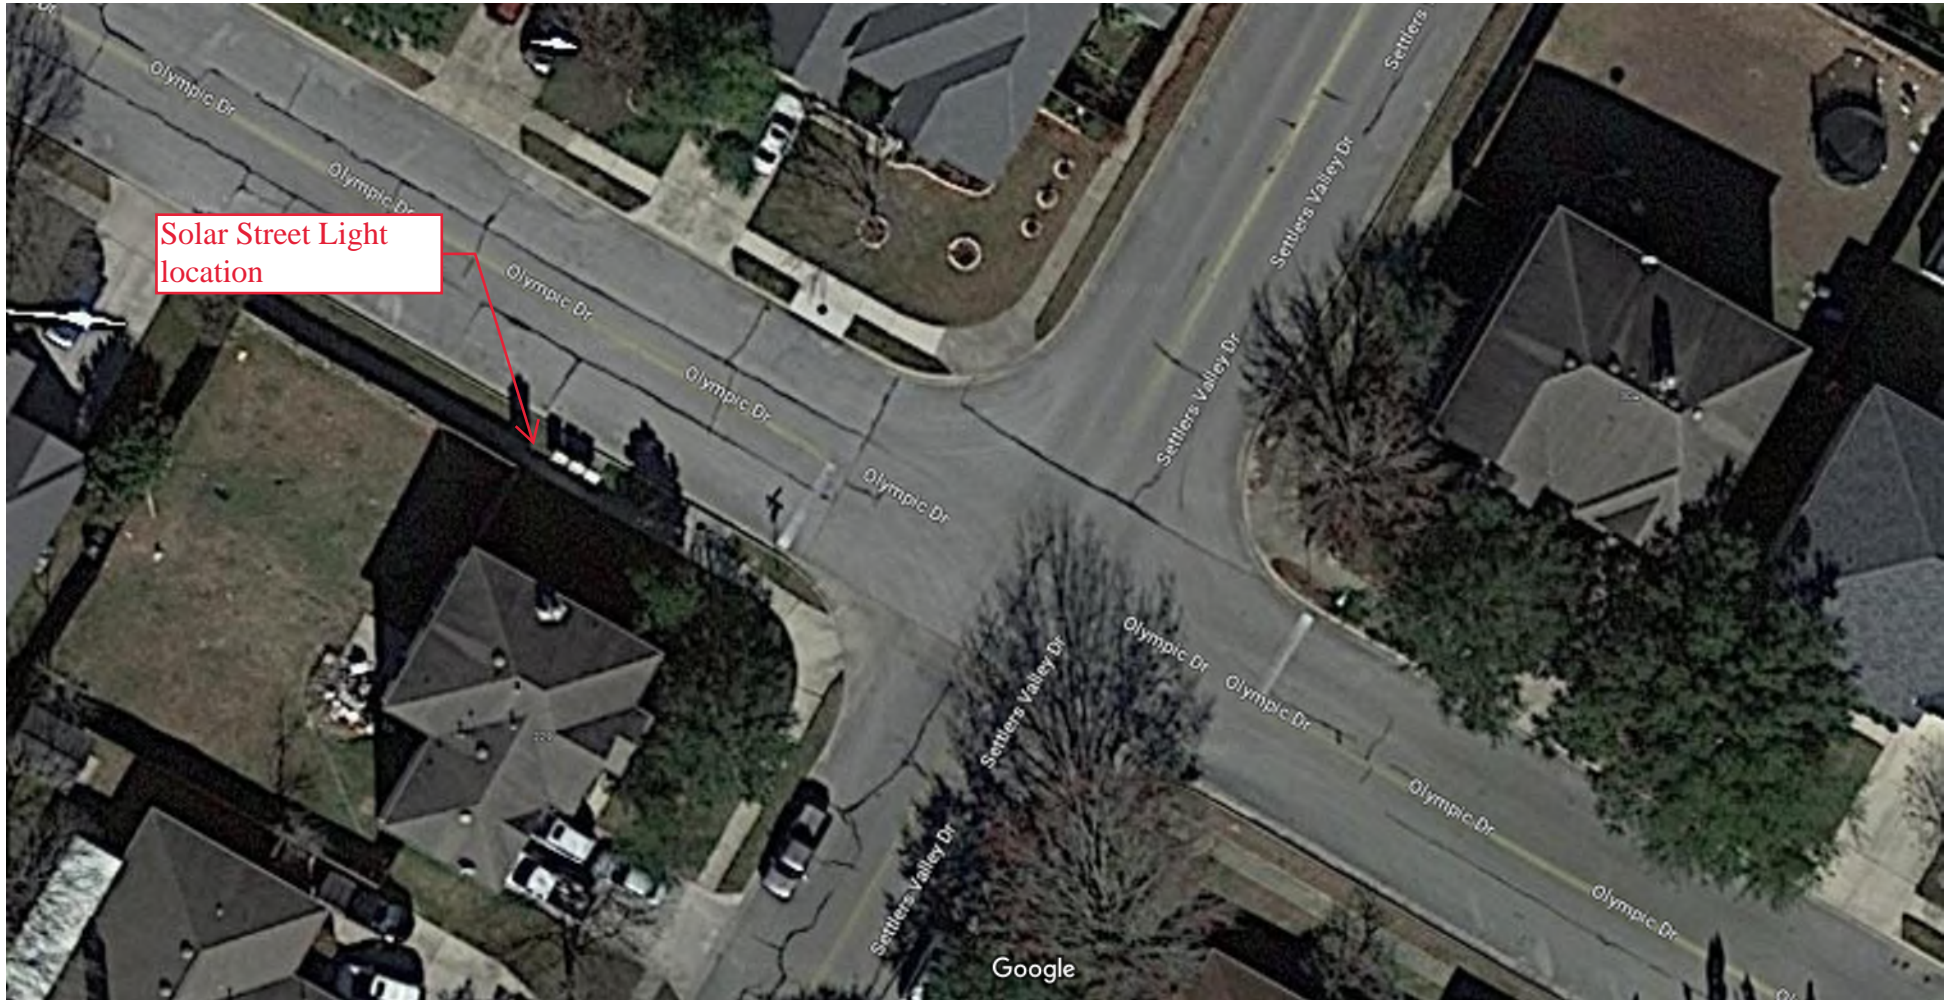

Map data ©2023, Map data ©2023 20 ft

Map data ©2023, Map data ©2023 20 ft

Map data ©2023, Map data ©2023 Google 20 ft

Map data ©2023, Map data ©2023 Google 20 ft

Imagery ©2023 CAPCOG, Map data ©2023 20 ft

Map data ©2023, Map data ©2023 Google 20 ft

July 2023

Not to scale

Mountain Creek HOA
Mailbox Security Lighting

Profile view Not to scale

INSDEA 1000W Led Solar Street Light Outdoor, IP65 Waterproof Solar Security Flood Lights Motion Sensor, 100000LM Solar Parking Lot Lights, Dusk to Dawn Solar Lights for Outside Garden Yard Path