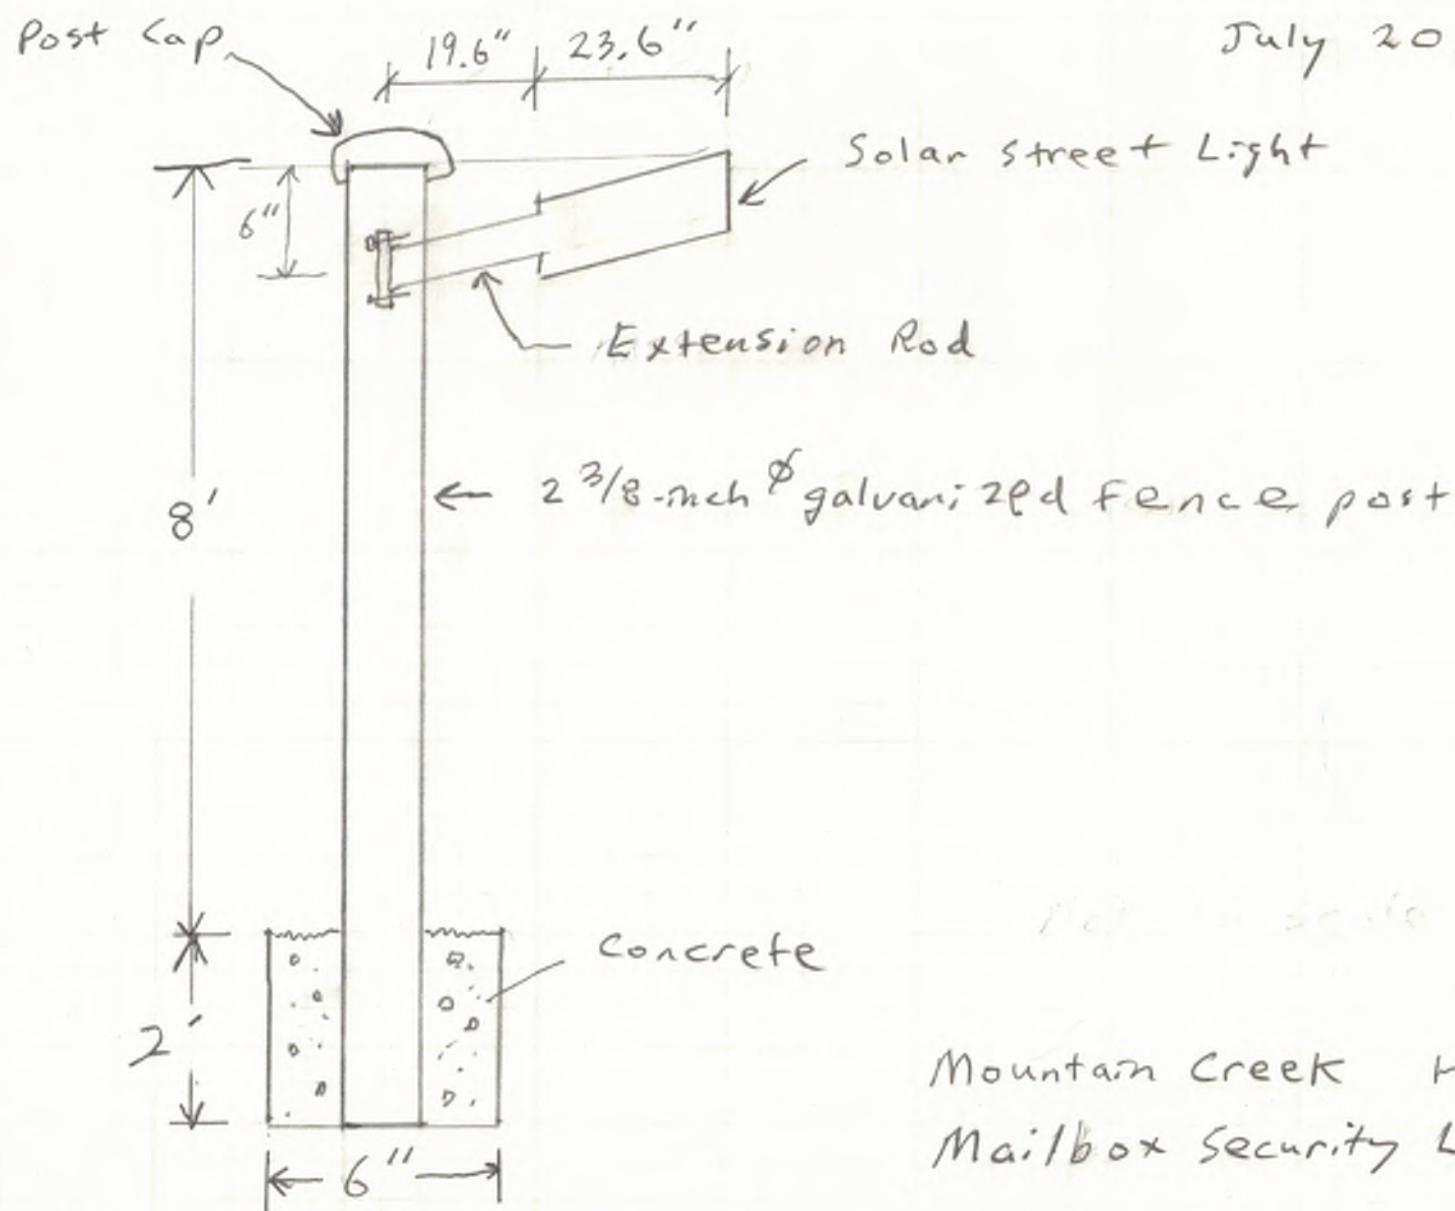

Map data ©2023, Map data ©2023 20 ft

Map data ©2023, Map data ©2023 20 ft

Map data ©2023, Map data ©2023 Google 20 ft

Map data ©2023, Map data ©2023 Google 20 ft

Imagery ©2023 CAPCOG, Map data ©2023 20 ft

Map data ©2023, Map data ©2023 Google 20 ft

July 2023

Not to scale

Mountain Creek HOA
Mailbox Security Lighting

Profile view Not to scale

INSDEA 1000W Led Solar Street Light Outdoor, IP65 Waterproof Solar Security Flood Lights Motion Sensor, 100000LM Solar Parking Lot Lights, Dusk to Dawn Solar Lights for Outside Garden Yard Path

https://www.amazon.com/gp/product/B0B5N88327/ref=ppx_yo_dt_b_asin_title_o04_s00?ie=UTF8&th=1

13.46in

26.65in

18.1in

LAST CHANCE TO SHOP OUR JULY 4TH SAVINGS. SHOP NOW >

Search

Round Rock Lowe's Open until 10 PM

< Back to Results / Building Supplies / Fencing & Gates / Chain Link Fencing

10-ft H x 2-3/8-in W 13-Gauge Metal Terminal Chain Link Fence Post

Item #53856 Model #58930057

★★★★★ 13

\$30.98

\$29.43 when you choose 5% savings on eligible purchases every day. [Learn how](#)