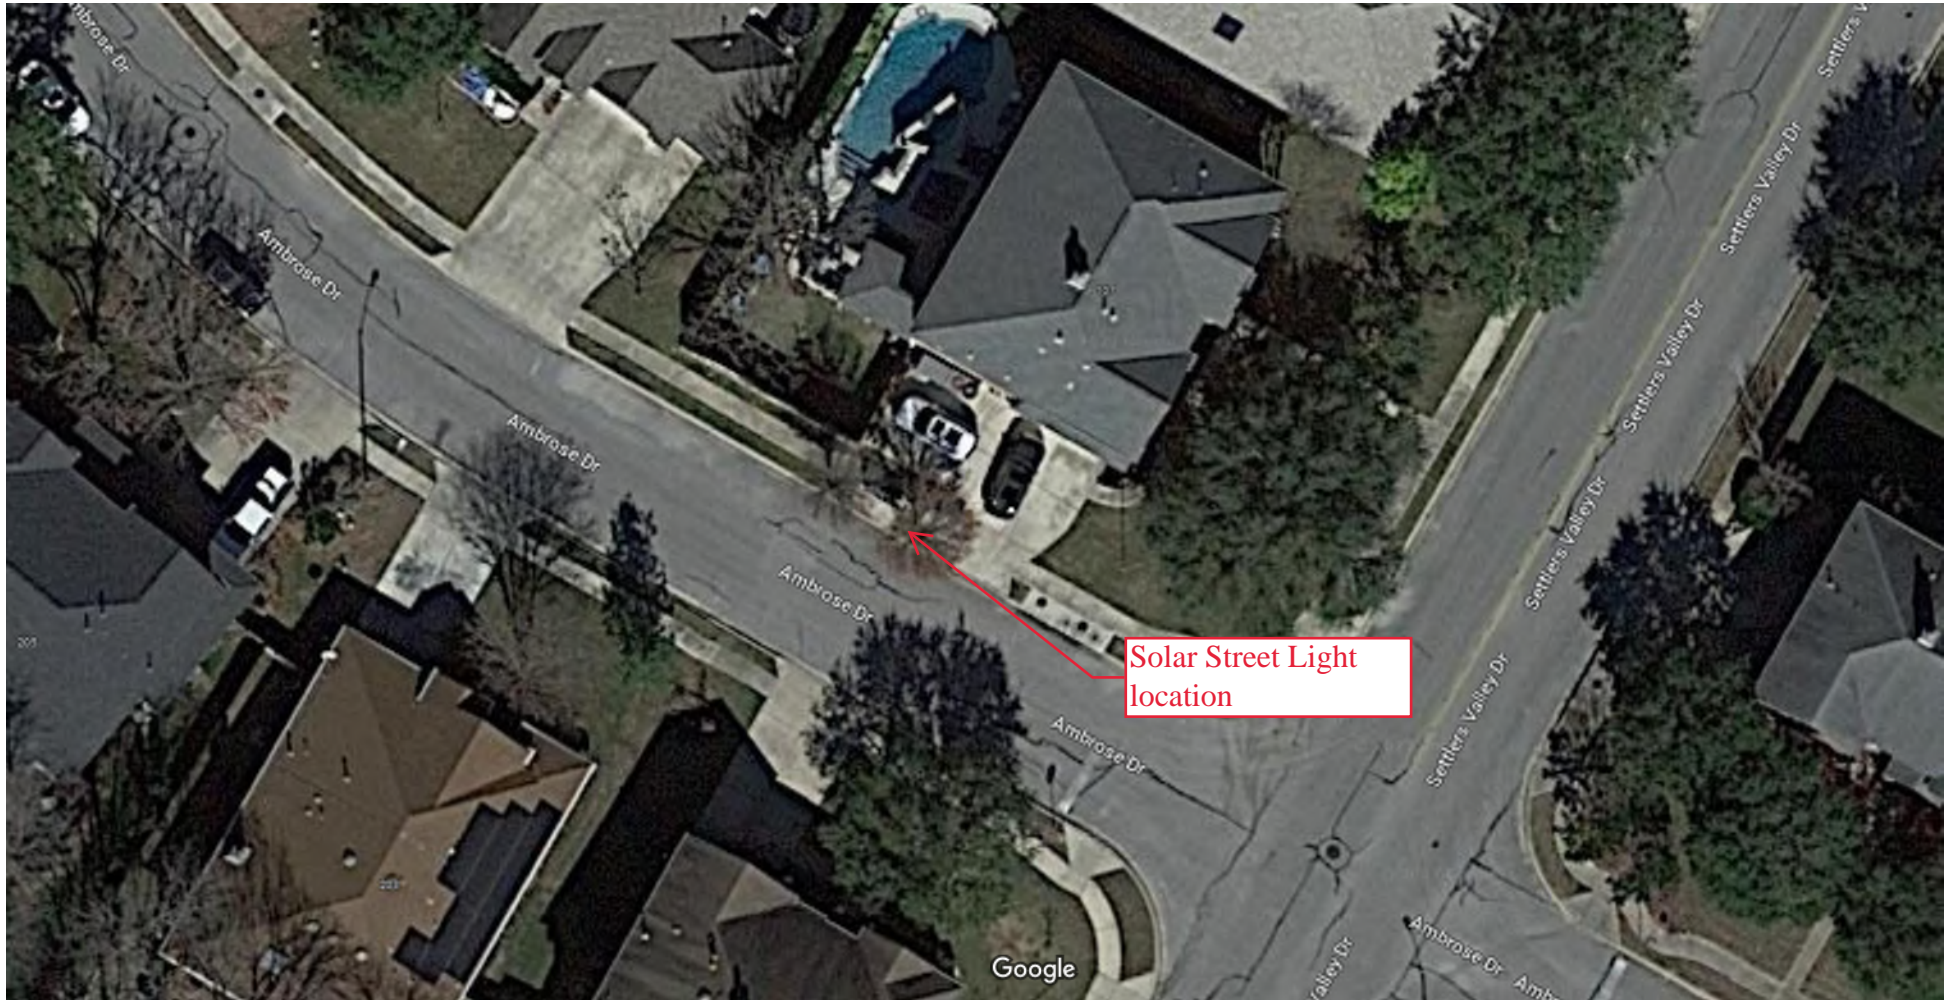

Map data ©2023, Map data ©2023 20 ft

Map data ©2023, Map data ©2023 20 ft

Map data ©2023, Map data ©2023 Google 20 ft

Map data ©2023, Map data ©2023 Google 20 ft

Imagery ©2023 CAPCOG, Map data ©2023 20 ft

Map data ©2023, Map data ©2023 Google 20 ft

July 2023

Not to scale

Mountain Creek HOA
Mailbox Security Lighting

Profile view Not to scale

INSDEA 1000W Led Solar Street Light Outdoor, IP65 Waterproof Solar Security Flood Lights Motion Sensor, 100000LM Solar Parking Lot Lights, Dusk to Dawn Solar Lights for Outside Garden Yard Path