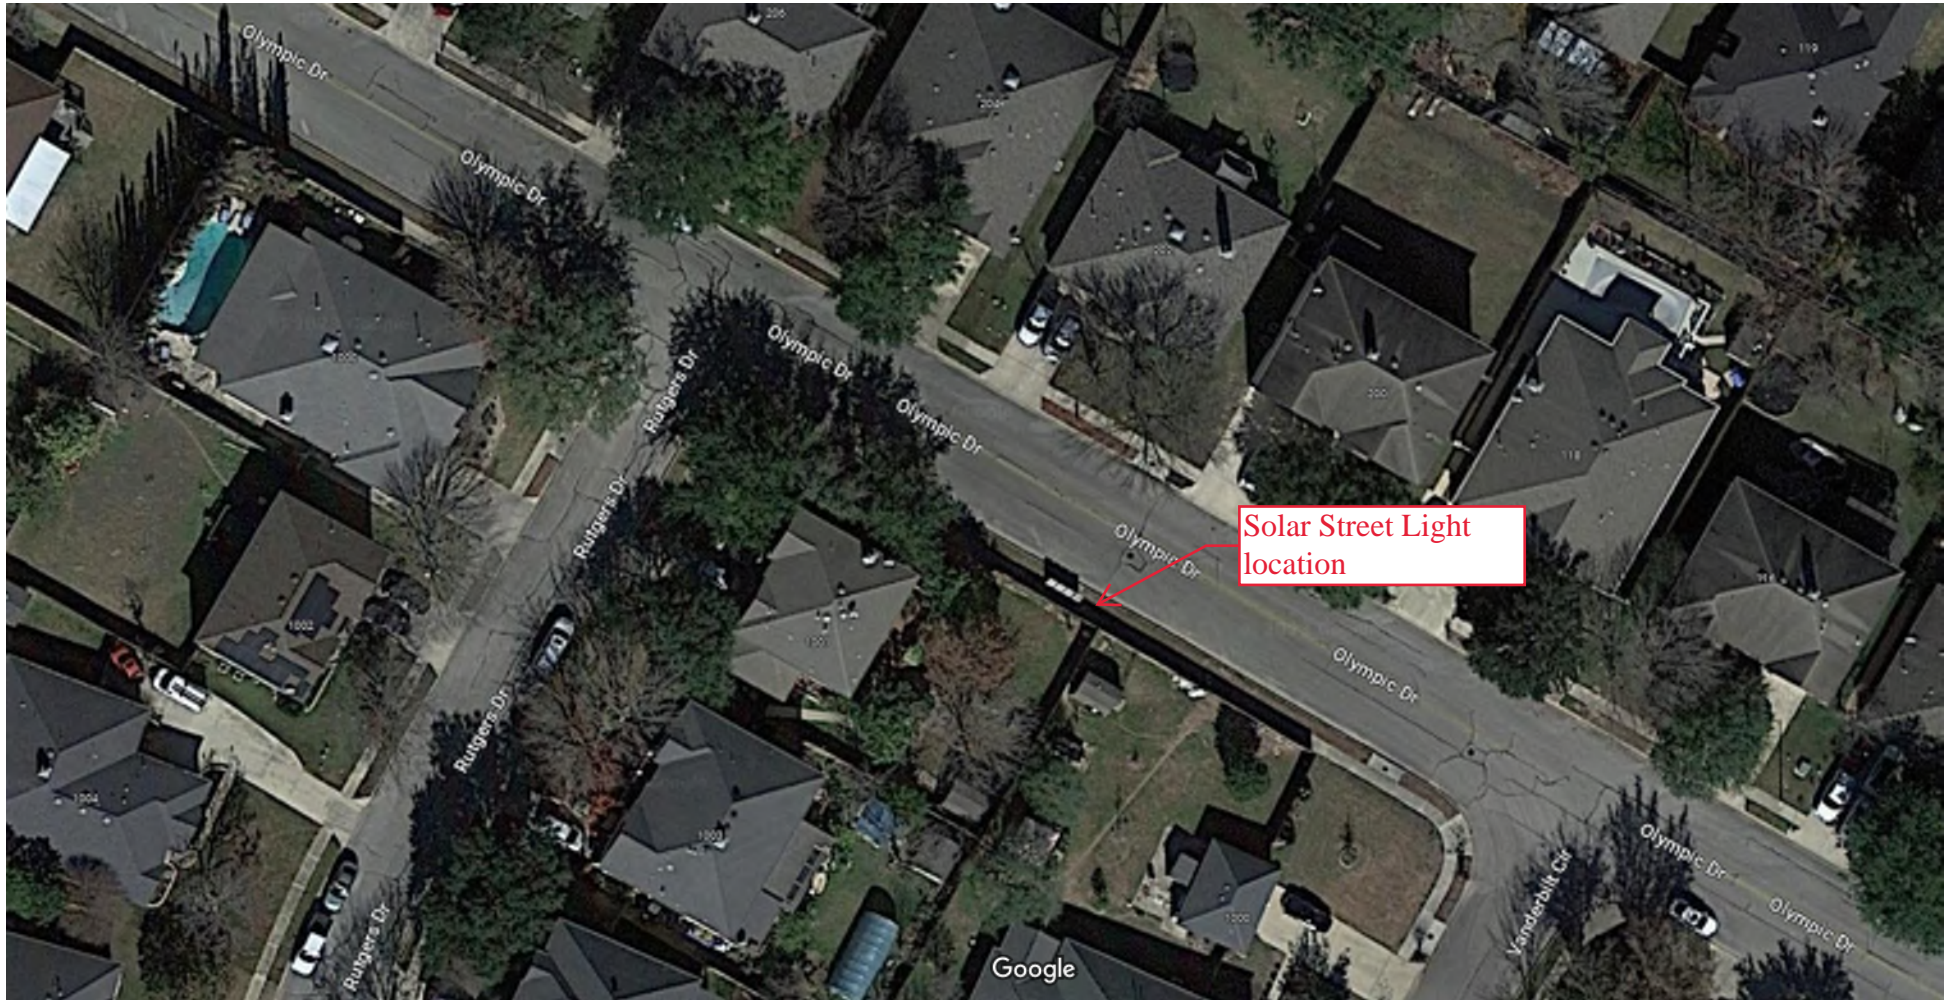

Map data ©2023, Map data ©2023 20 ft

Map data ©2023, Map data ©2023 20 ft

Map data ©2023, Map data ©2023 Google 20 ft

Map data ©2023, Map data ©2023 Google 20 ft

Imagery ©2023 CAPCOG, Map data ©2023 20 ft

Map data ©2023, Map data ©2023 Google 20 ft

July 2023

Not to scale

Mountain Creek HOA
Mailbox Security Lighting

Profile view Not to scale

INSDEA 1000W Led Solar Street Light Outdoor, IP65 Waterproof Solar Security Flood Lights Motion Sensor, 100000LM Solar Parking Lot Lights, Dusk to Dawn Solar Lights for Outside Garden Yard Path