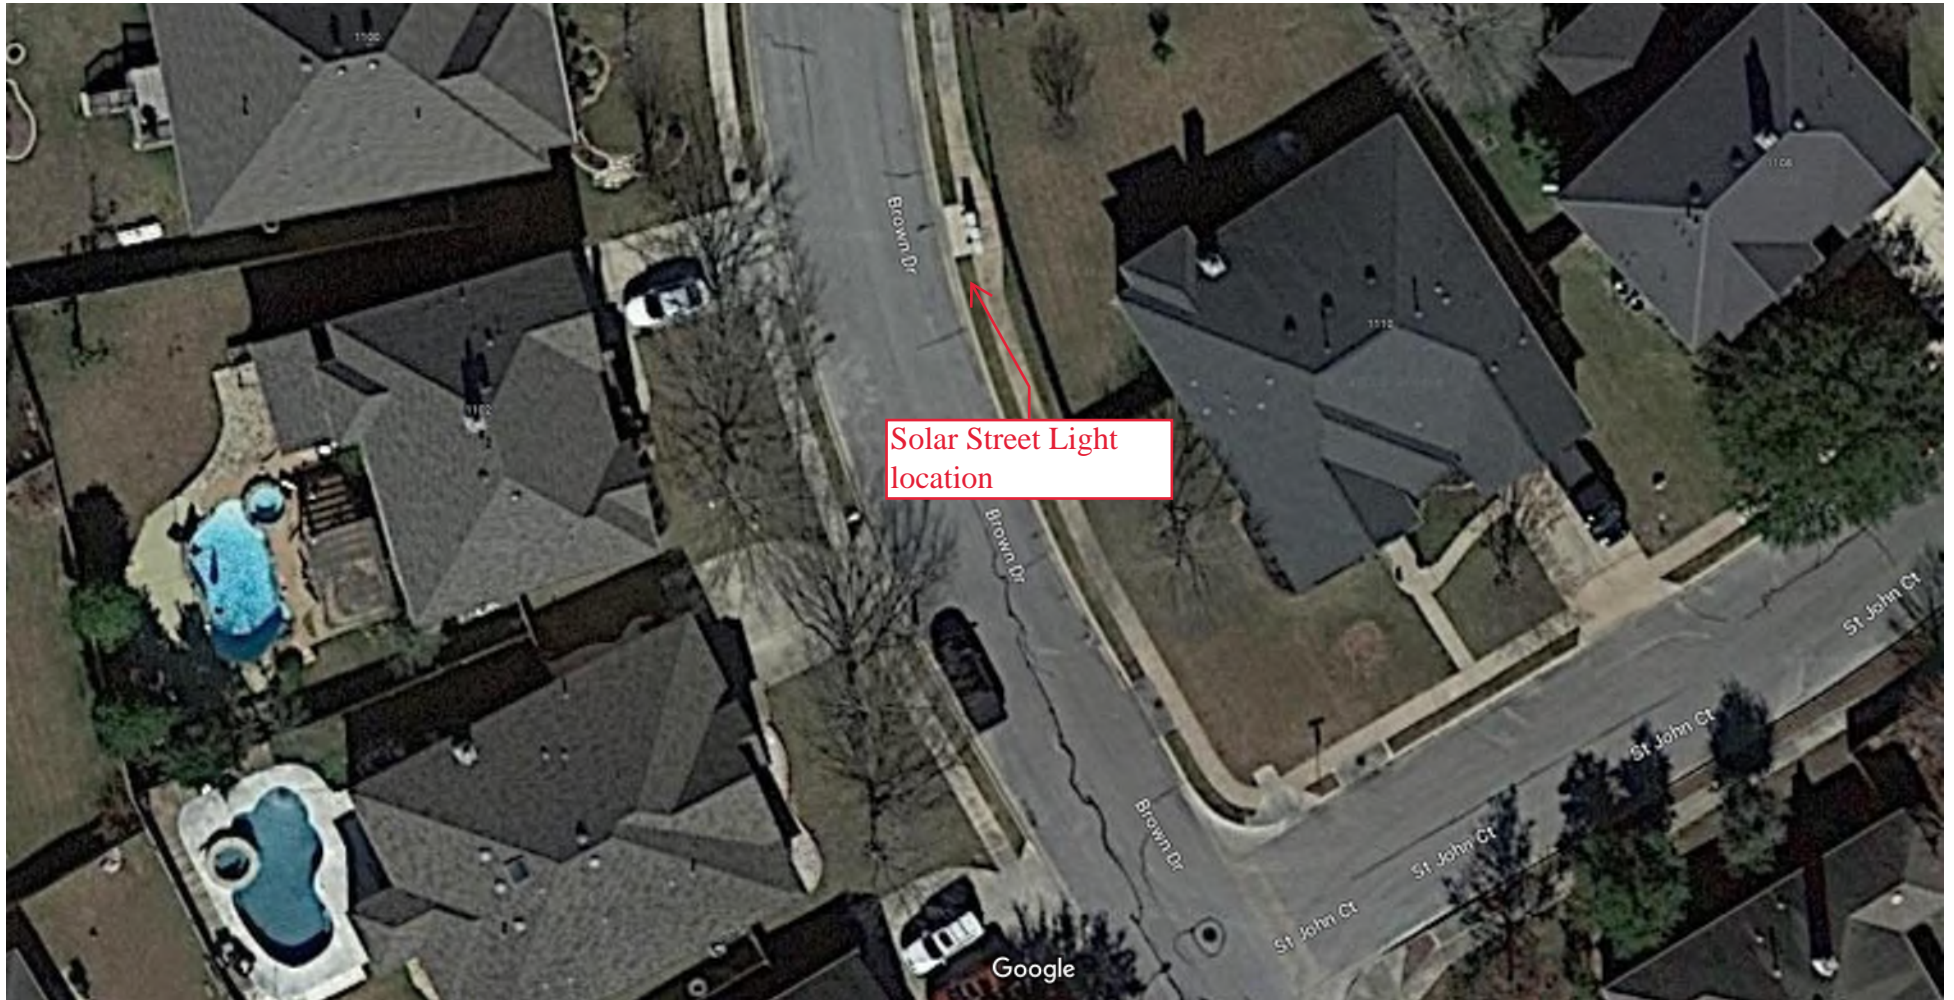

Map data ©2023, Map data ©2023 20 ft

Map data ©2023, Map data ©2023 20 ft

Map data ©2023, Map data ©2023 Google 20 ft

Map data ©2023, Map data ©2023 Google 20 ft

Imagery ©2023 CAPCOG, Map data ©2023 20 ft

Map data ©2023, Map data ©2023 Google 20 ft

July 2023

Not to scale

Mountain Creek HOA
Mailbox Security Lighting

Profile view Not to scale

INSDEA 1000W Led Solar Street Light Outdoor, IP65 Waterproof Solar Security Flood Lights Motion Sensor, 100000LM Solar Parking Lot Lights, Dusk to Dawn Solar Lights for Outside Garden Yard Path