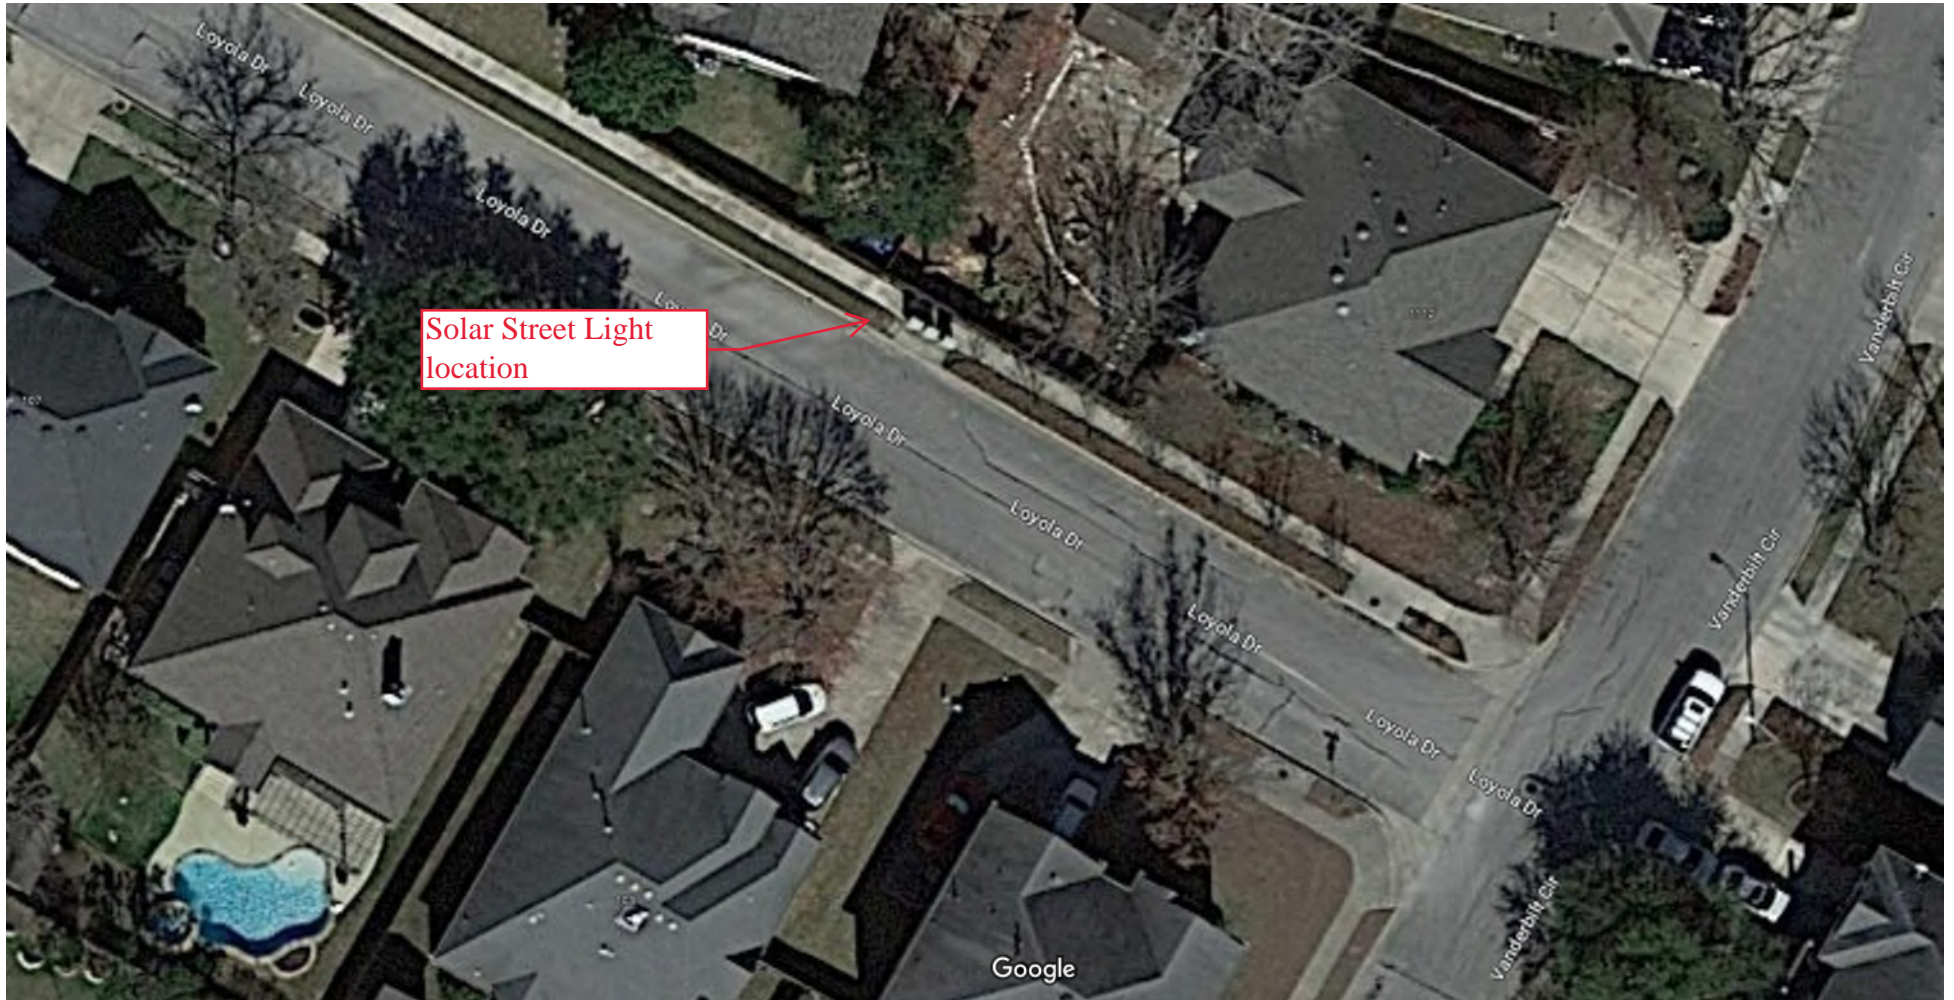

Map data ©2023, Map data ©2023 20 ft

Map data ©2023, Map data ©2023 20 ft

Map data ©2023, Map data ©2023 Google 20 ft

Map data ©2023, Map data ©2023 Google 20 ft

Imagery ©2023 CAPCOG, Map data ©2023 20 ft

Map data ©2023, Map data ©2023 Google 20 ft

July 2023

Not to scale

Mountain Creek HOA
Mailbox Security Lighting

Profile view Not to scale

INSDEA 1000W Led Solar Street Light Outdoor, IP65 Waterproof Solar Security Flood Lights Motion Sensor, 100000LM Solar Parking Lot Lights, Dusk to Dawn Solar Lights for Outside Garden Yard Path