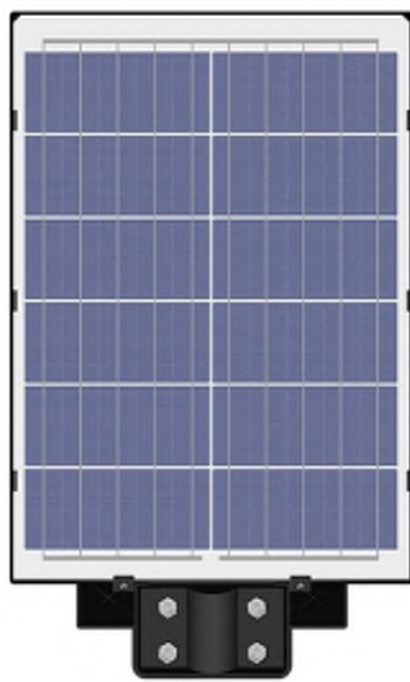

Map data ©2023, Map data ©2023 Google 20 ft

July 2023

Not to scale

Mountain Creek HOA
Mailbox Security Lighting

Profile view Not to scale

INSDEA 1000W Led Solar Street Light Outdoor, IP65 Waterproof Solar Security Flood Lights Motion Sensor, 100000LM Solar Parking Lot Lights, Dusk to Dawn Solar Lights for Outside Garden Yard Path

https://www.amazon.com/gp/product/B0B5N88327/ref=ppx_yo_dt_b_asin_title_o04_s00?ie=UTF8&th=1

13.46in

26.65in

18.1in

LAST CHANCE TO SHOP OUR JULY 4TH SAVINGS. SHOP NOW >

Search

Round Rock Lowe's Open until 10 PM