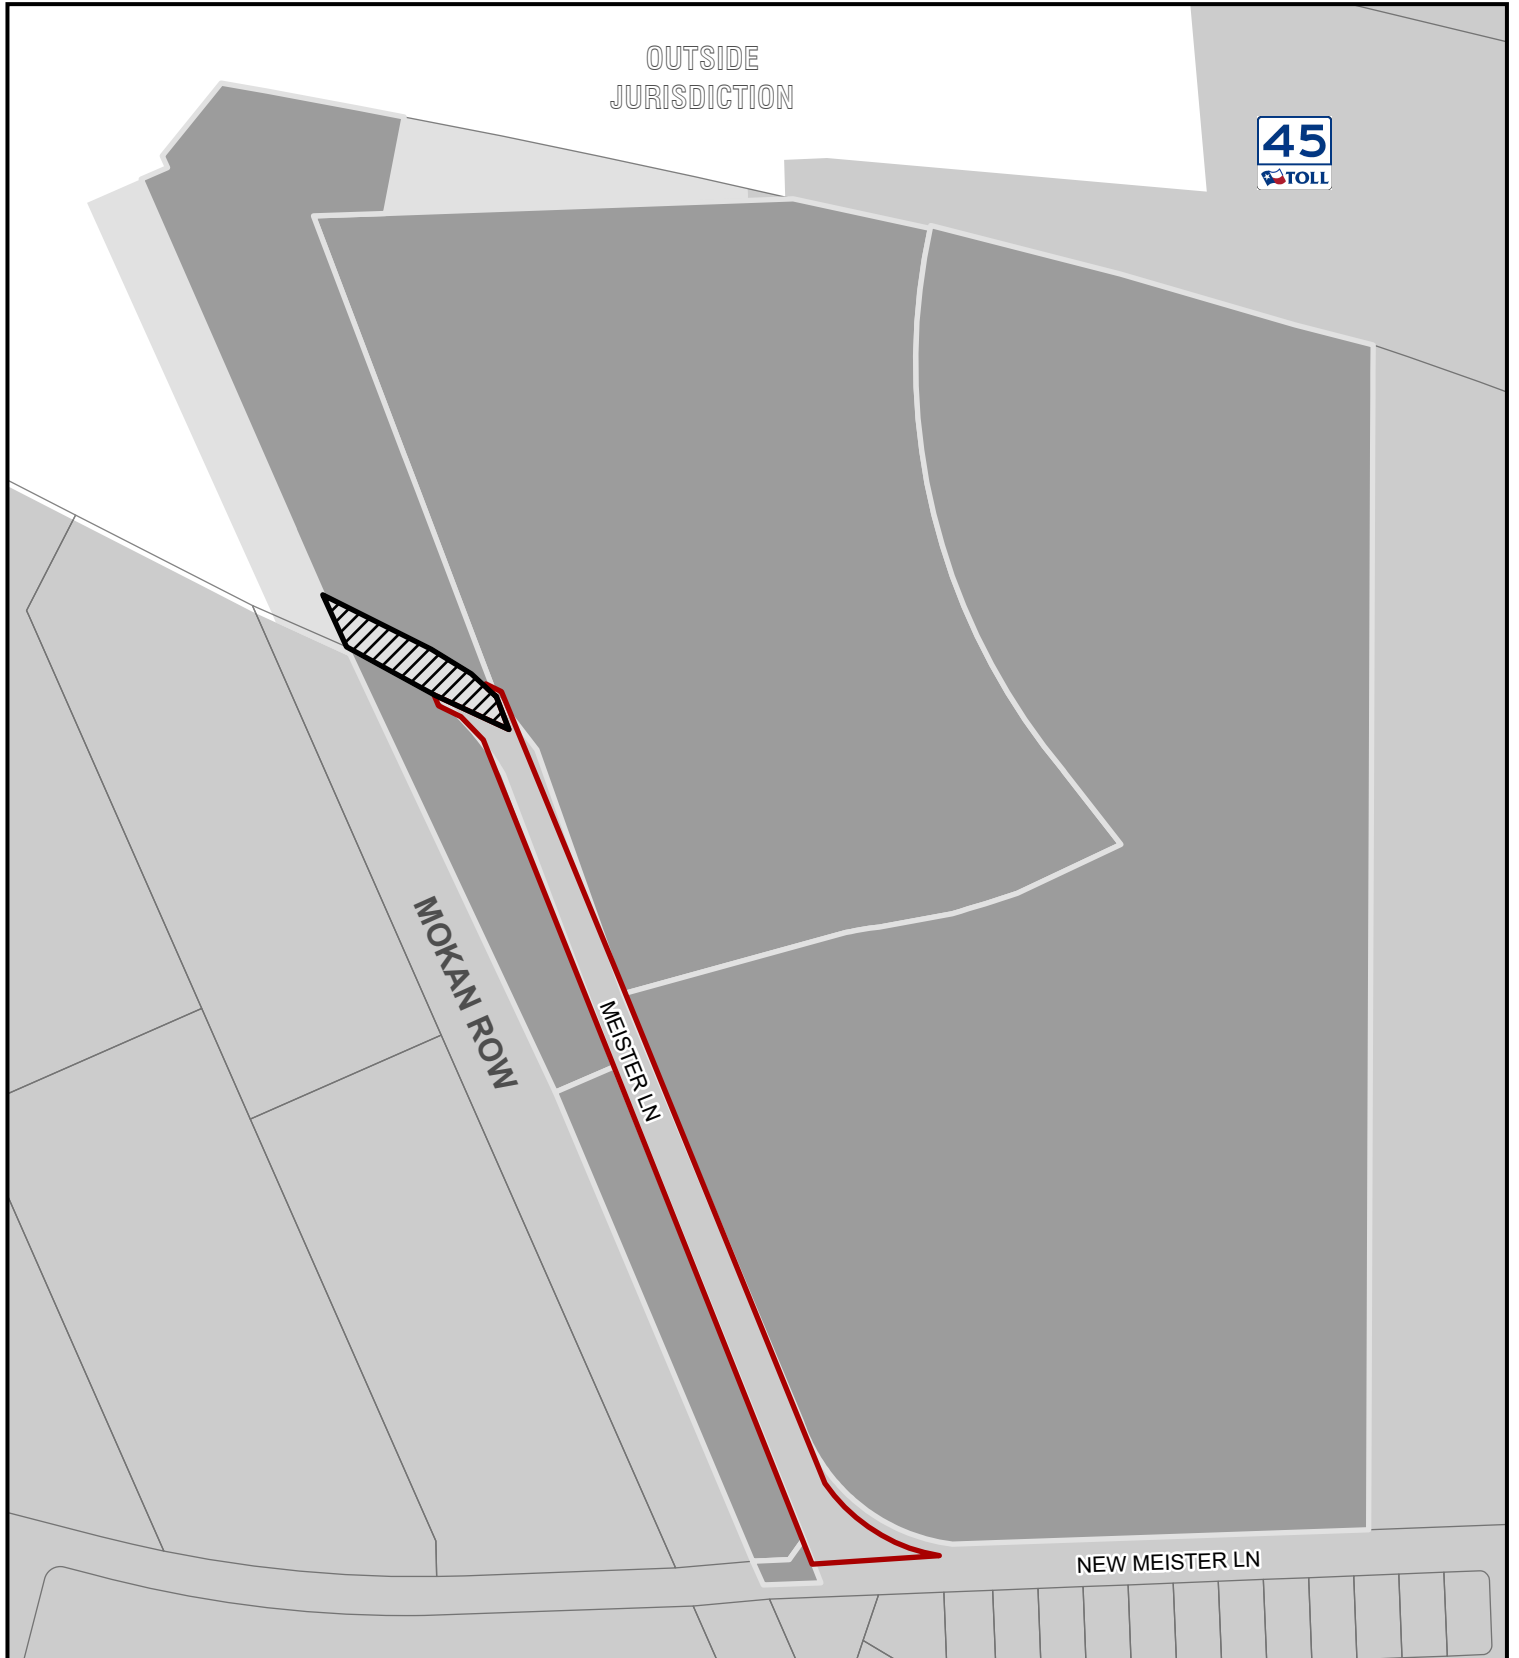

OUTSIDE
JURISDICTION