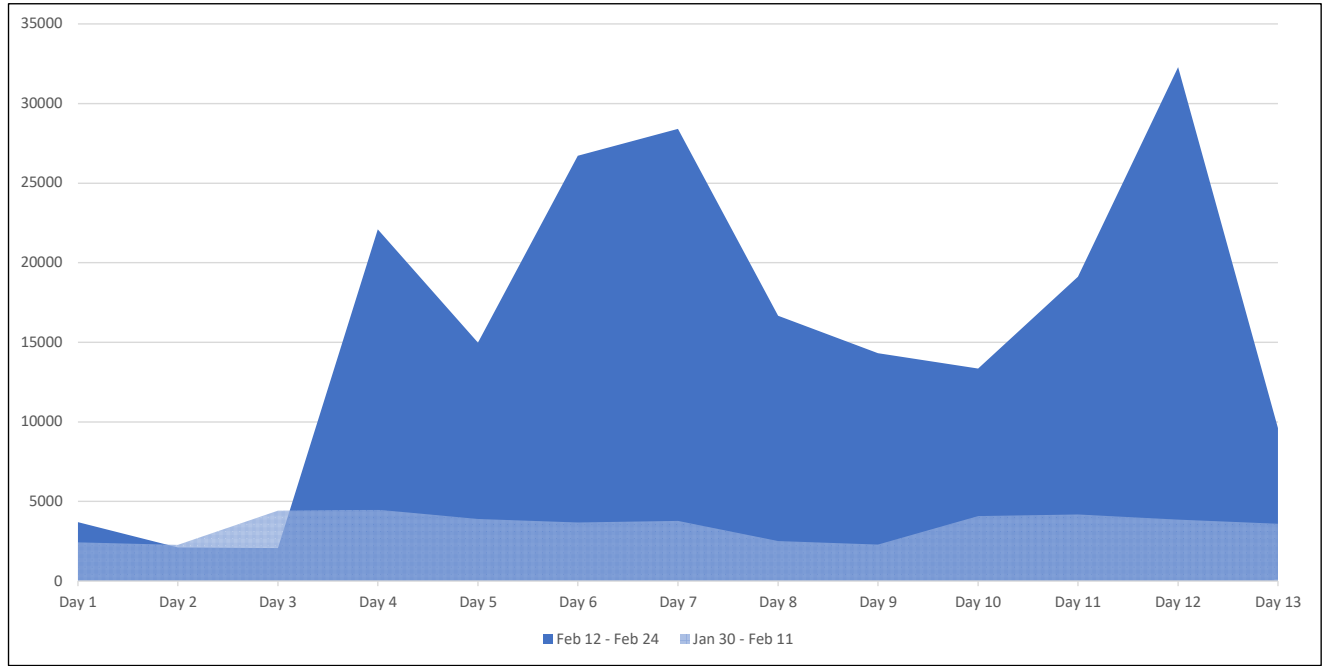

*This may include other sources previously referenced - including Social and Search - where data was masked due to browser, app-based, or Operating System privacy settings, or use of 'Do Not Track' settings

City of Pflugerville www.pflugervilletx.gov		Pflugerville: Utility Billing utilitybilling.pflugervilletx.gov	
Reporting Period	Previous Period	Reporting Period	Previous Period
Feb 12 - Feb 24	Jan 30 - Feb 11	Feb 12 - Feb 24	Jan 30 - Feb 11
Day 1	3702	2423	
Day 2	2111	2267	
Day 3	2076	4429	
Day 4	22107	4472	
Day 5	14983	3897	
Day 6	26719	3670	
Day 7	28405	3774	
Day 8	16658	2506	
Day 9	14324	2283	
Day 10	13352	4074	
Day 11	19121	4189	
Day 12	32288	3851	
Day 13	9603	3600	
Total	205449	45435