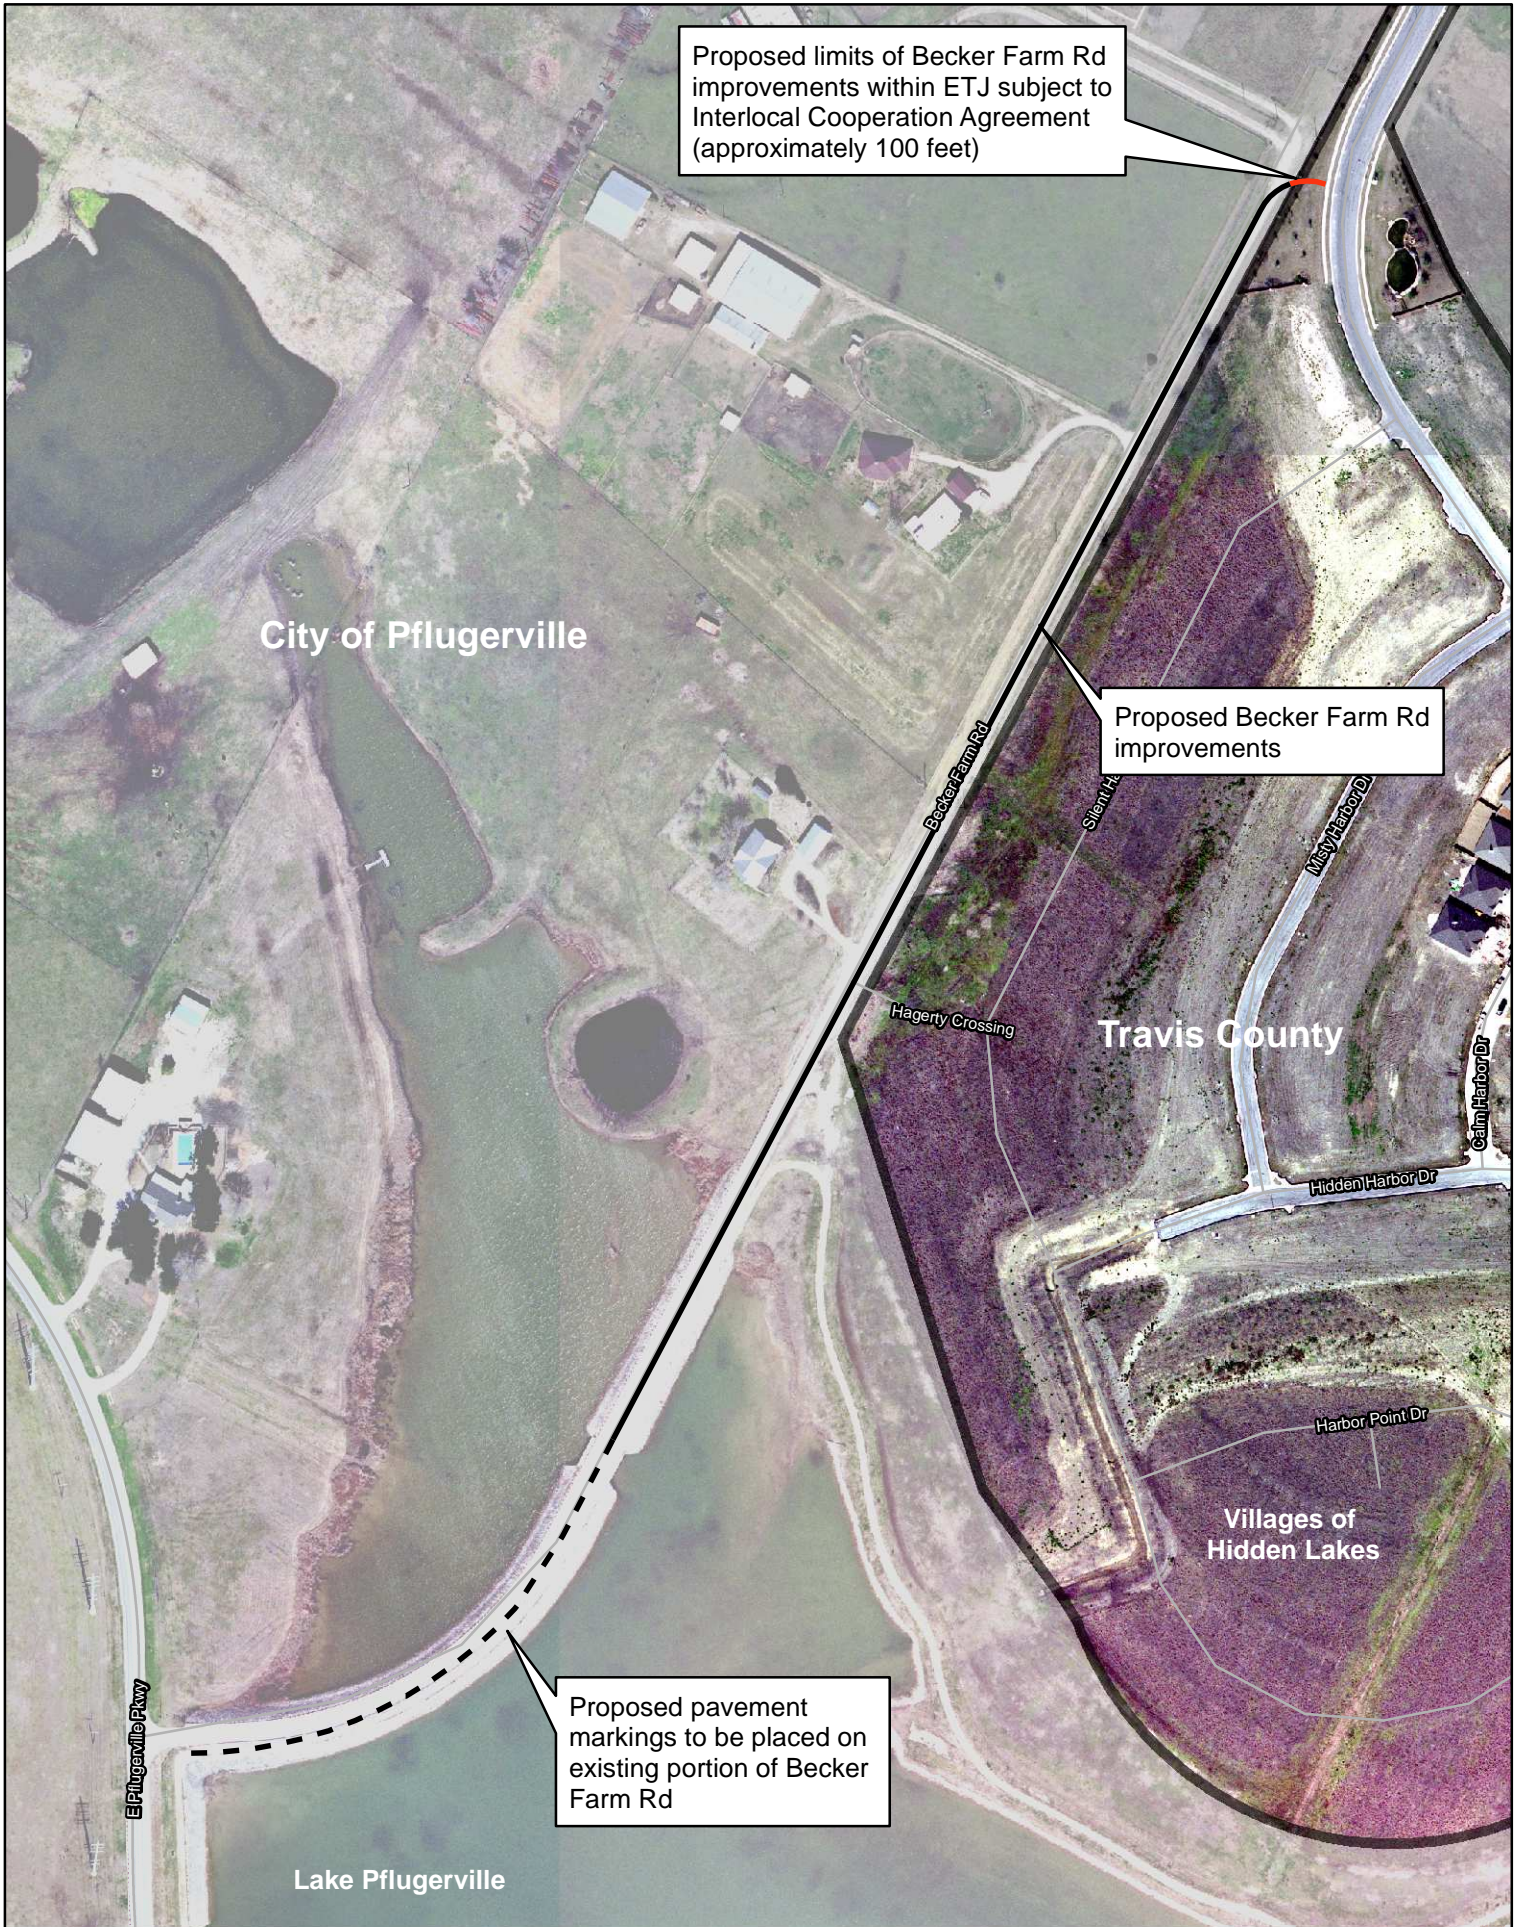

Becker Farm Road Project Location Map

Proposed limits of Becker Farm Rd improvements within ETJ subject to Interlocal Cooperation Agreement (approximately 100 feet)

City of Pflugerville

Proposed Becker Farm Rd improvements

Travis County

E Pflugerville Pkwy

Proposed pavement markings to be placed on existing portion of Becker Farm Rd

Lake Pflugerville

Hagerty Crossing

Villages of Hidden Lakes

Harbor Point Dr

Hidden Harbor Dr

Misty Harbor Dr

Ocean Harbor Dr

Becker Farm Rd