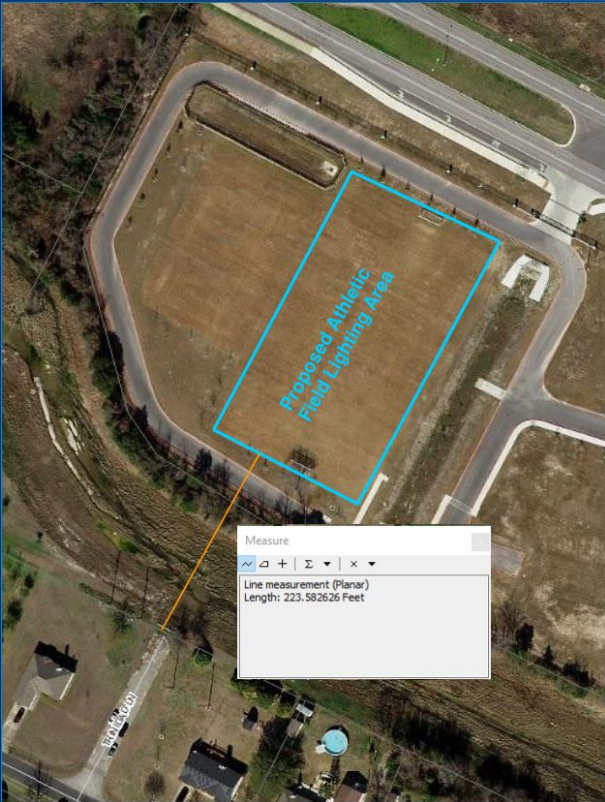

Discuss and Consider
RES-0718

IDEA School of Pflguerville Athletic Field Lighting Request

IDEA School of Pflugerville Athletic Field Area

FIXTURE/POLE	QUANTITY	DIRECTION
S1:	4 luminaires	north-west facing
S2:	4 luminaires	north-west facing
S3:	4 luminaires	south-east facing
S4:	4 luminaires	south-east facing