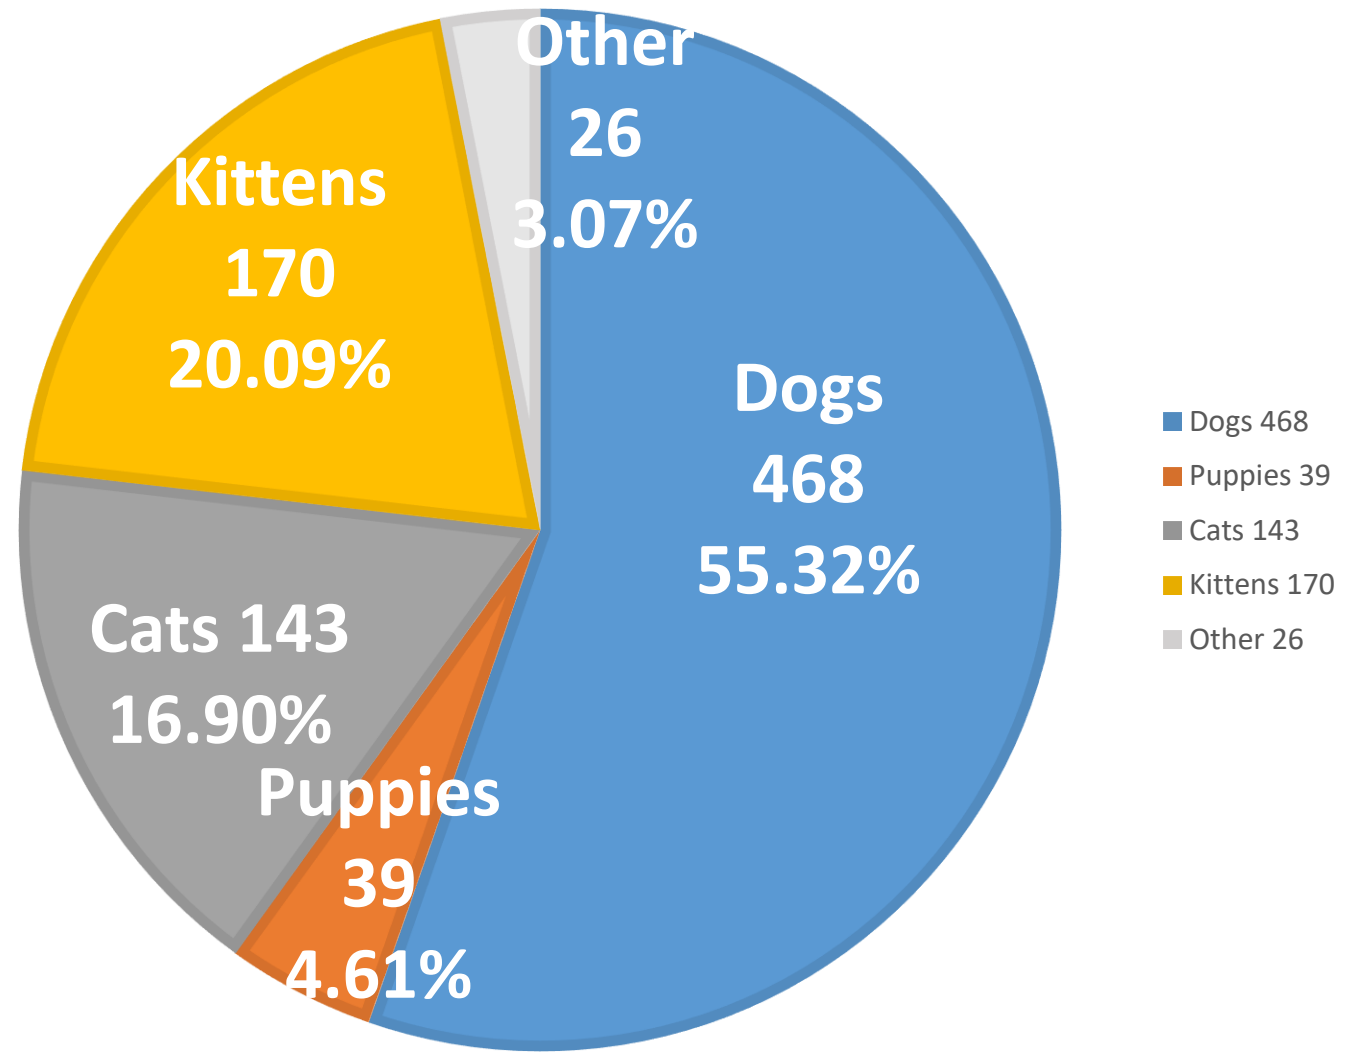

# Pflugerville Animal Welfare Services (PAWS)

# FY 2021 INTAKE

**Total Intake 846**

## October-January

- Animals Received: 307  
234 strays, 55 owner surrenders, 18 other
- Adopted: 198
- Returned to Owner: 96
- Released to Rescue: 8
- Released to Field: 8
- Euthanized: 12
- Total Outcomes: 323