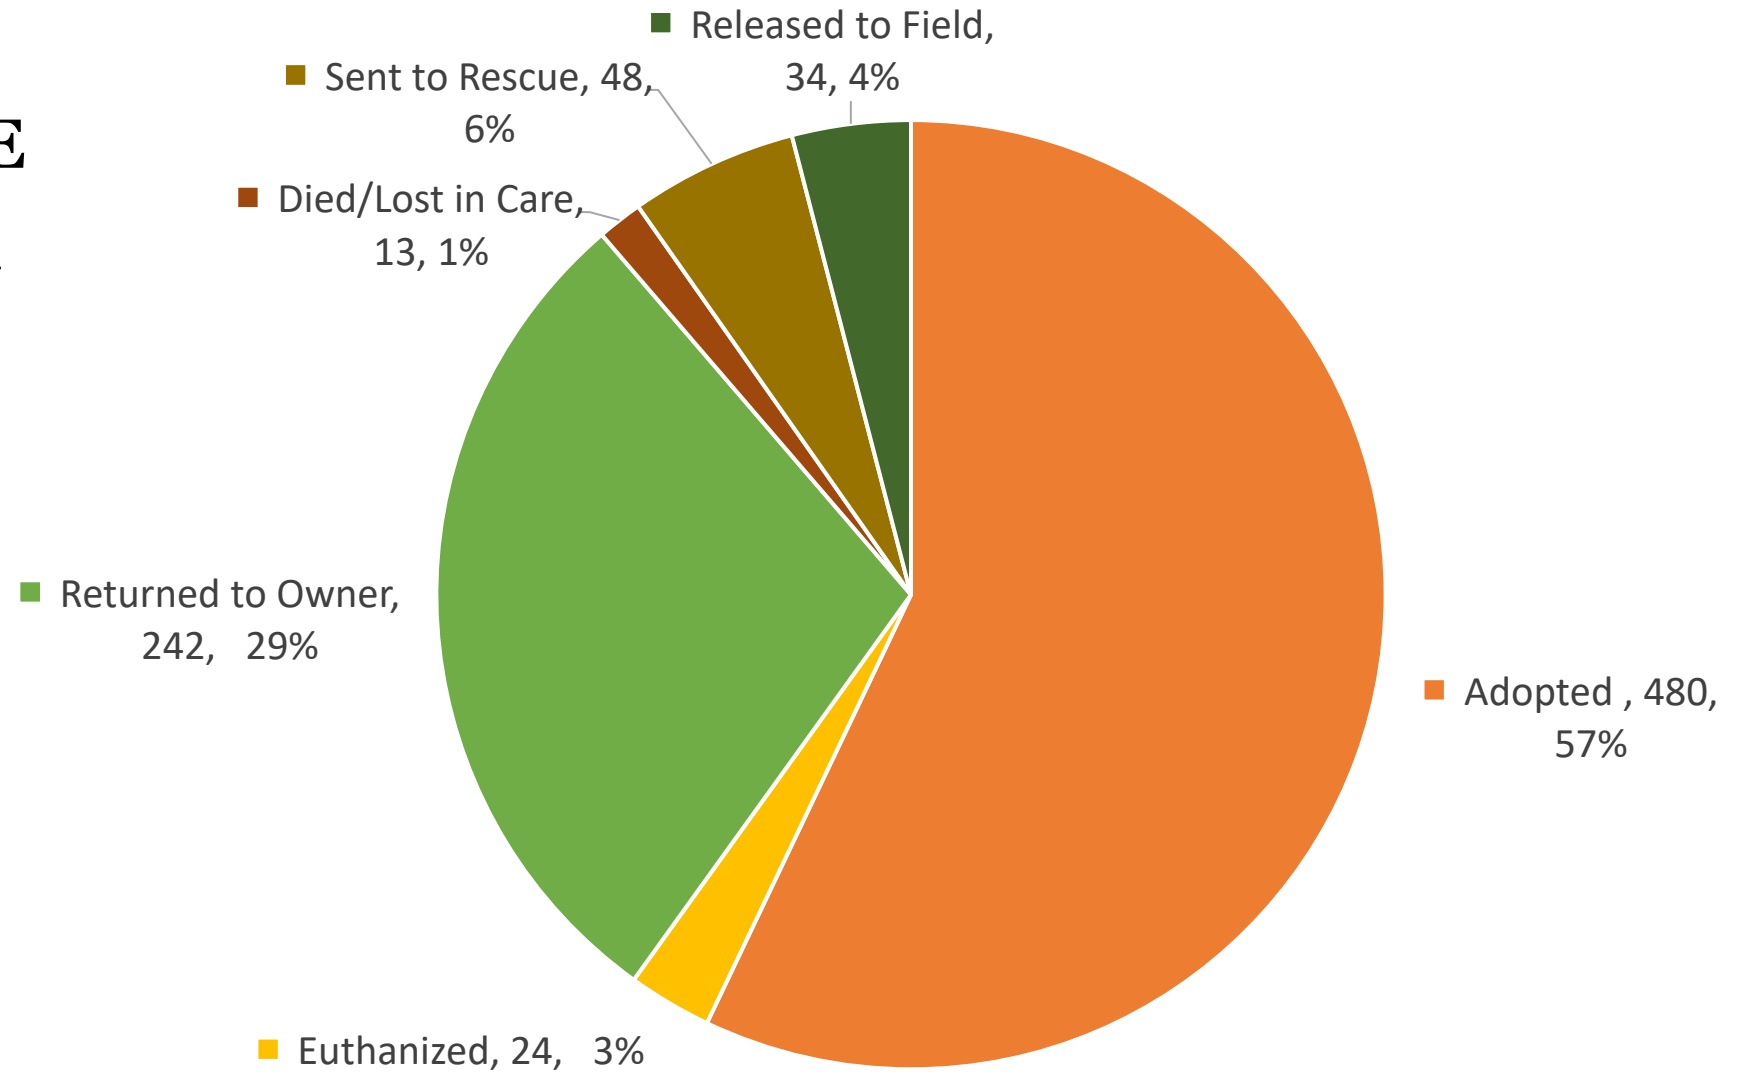

FY 2021 OUTCOMES

97.88 % SAVE RATE
Total Outcomes 781