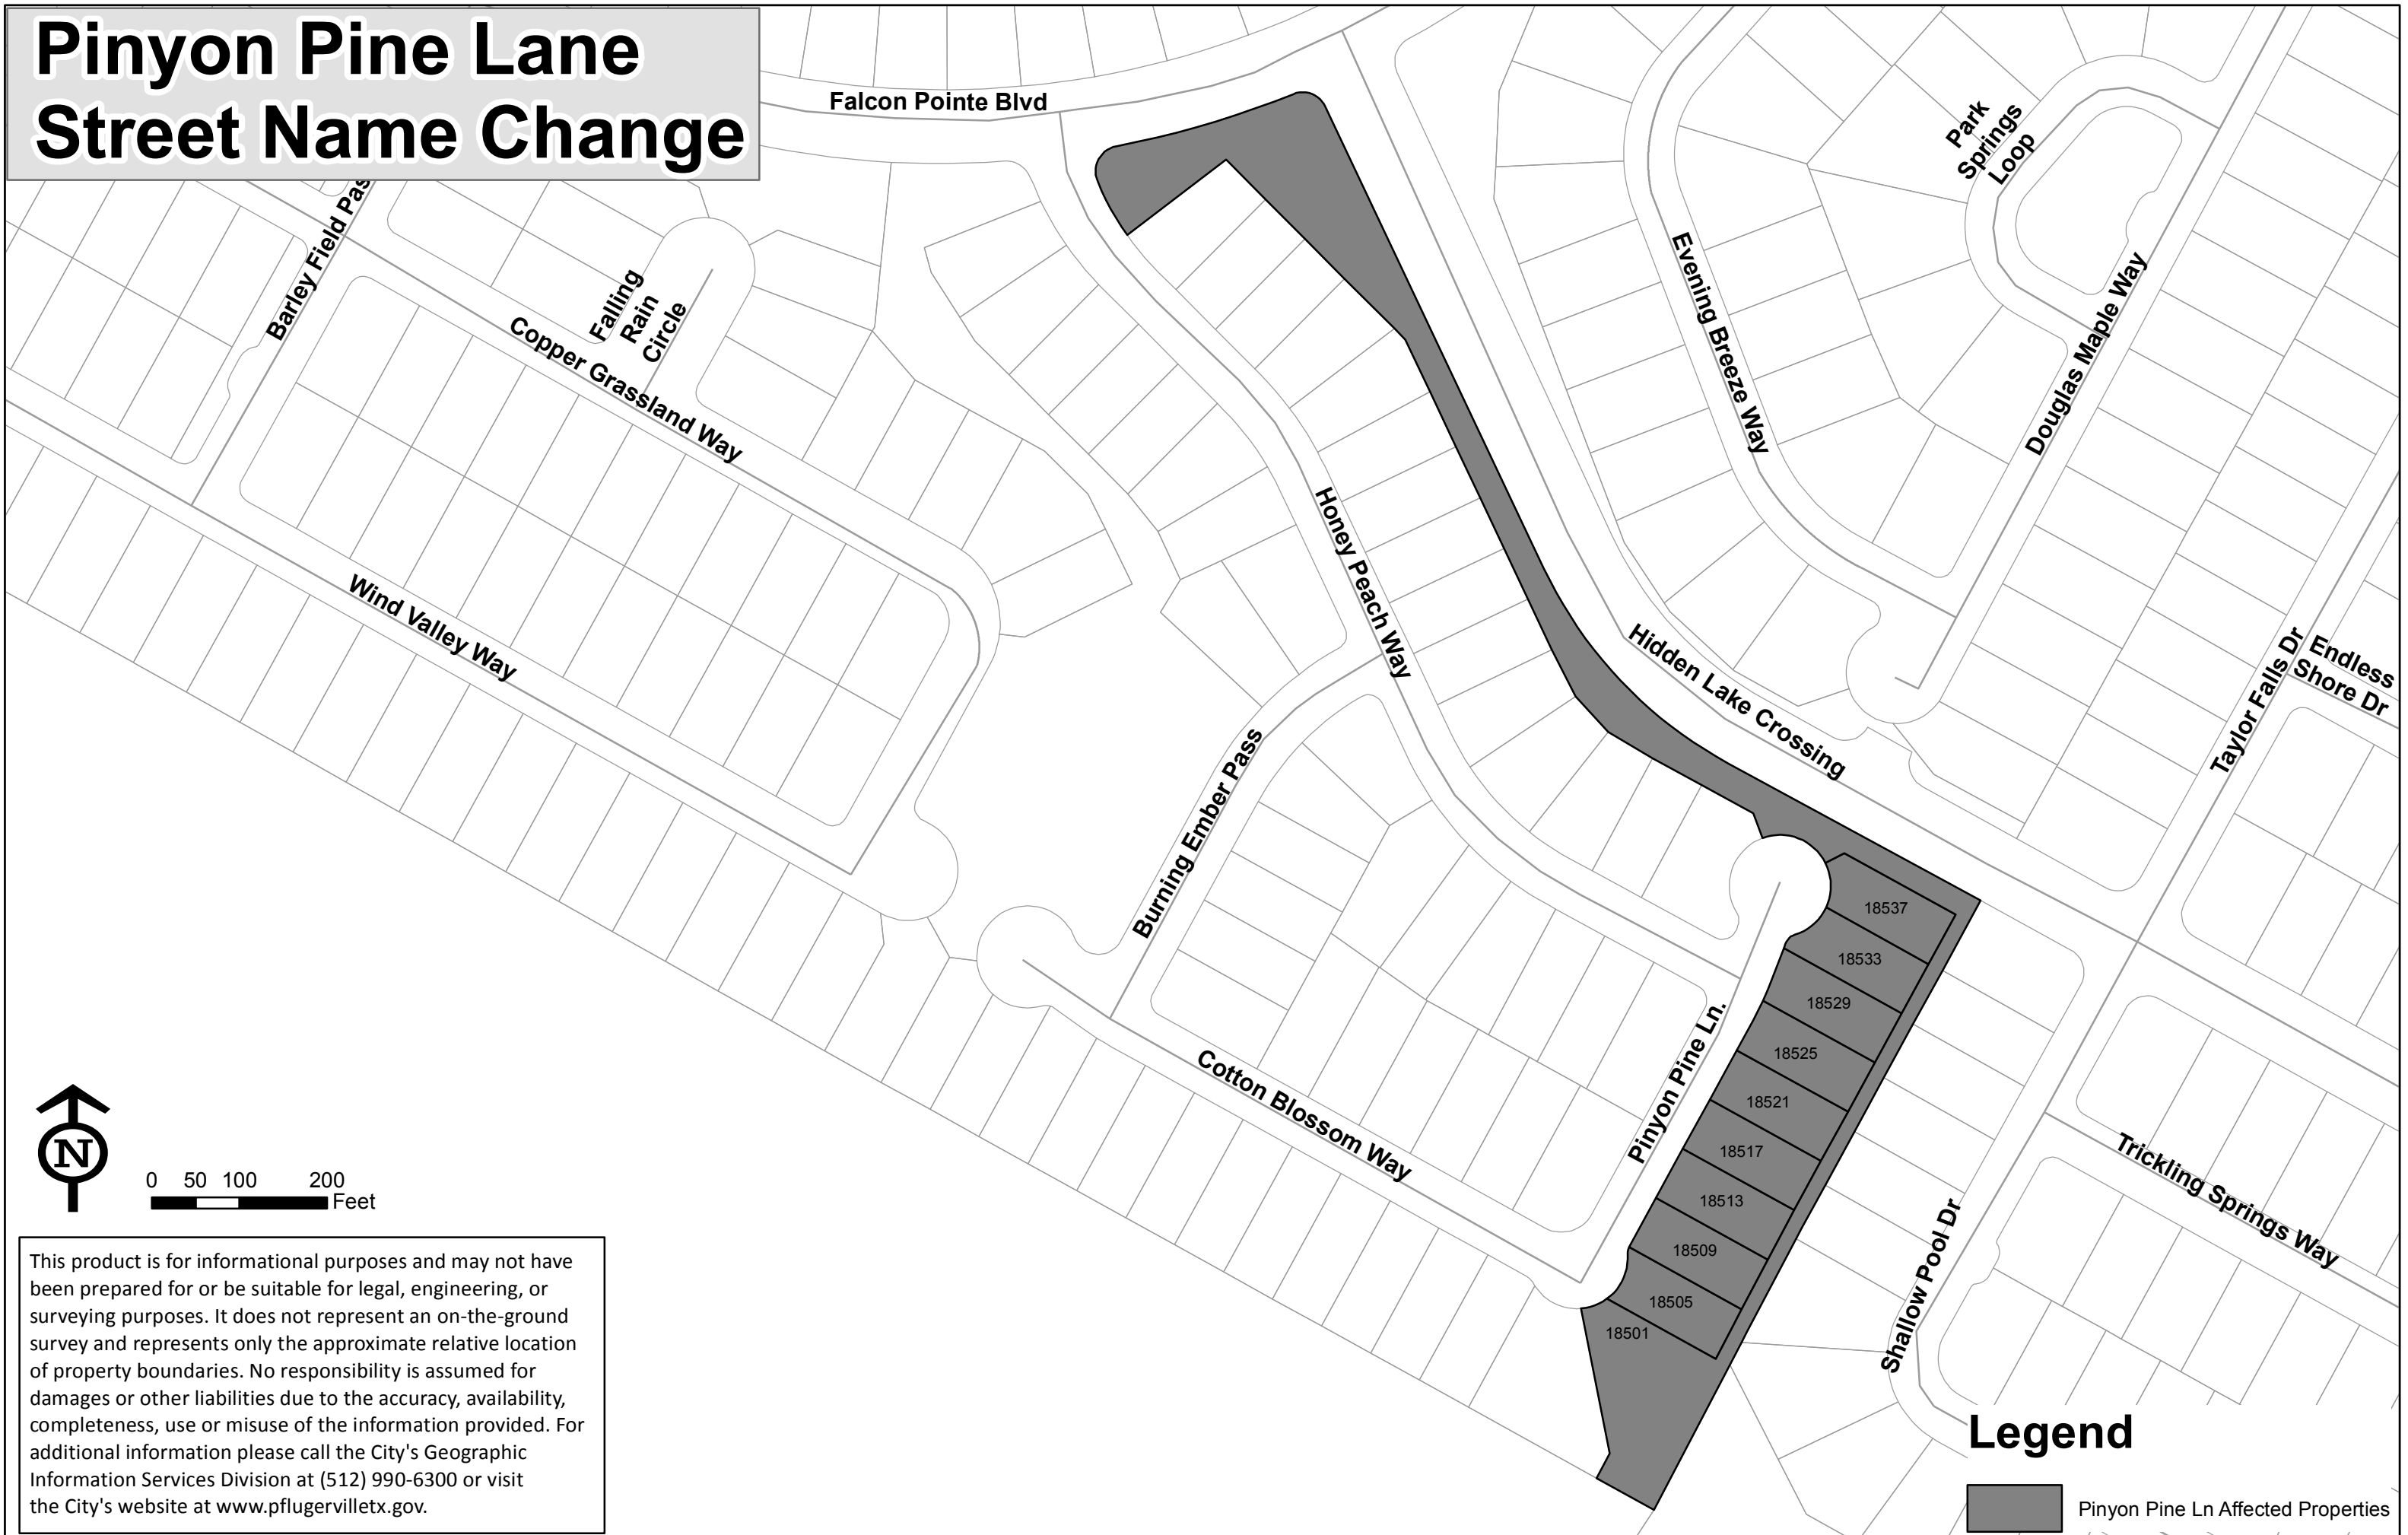

Pinyon Pine Lane Street Name Change

0 50 100 200 Feet

This product is for informational purposes and may not have been prepared for or be suitable for legal, engineering, or surveying purposes. It does not represent an on-the-ground survey and represents only the approximate relative location of property boundaries. No responsibility is assumed for damages or other liabilities due to the accuracy, availability, completeness, use or misuse of the information provided. For additional information please call the City's Geographic Information Services Division at (512) 990-6300 or visit the City's website at www.pflugervilletx.gov.

Legend

 Pinyon Pine Ln Affected Properties